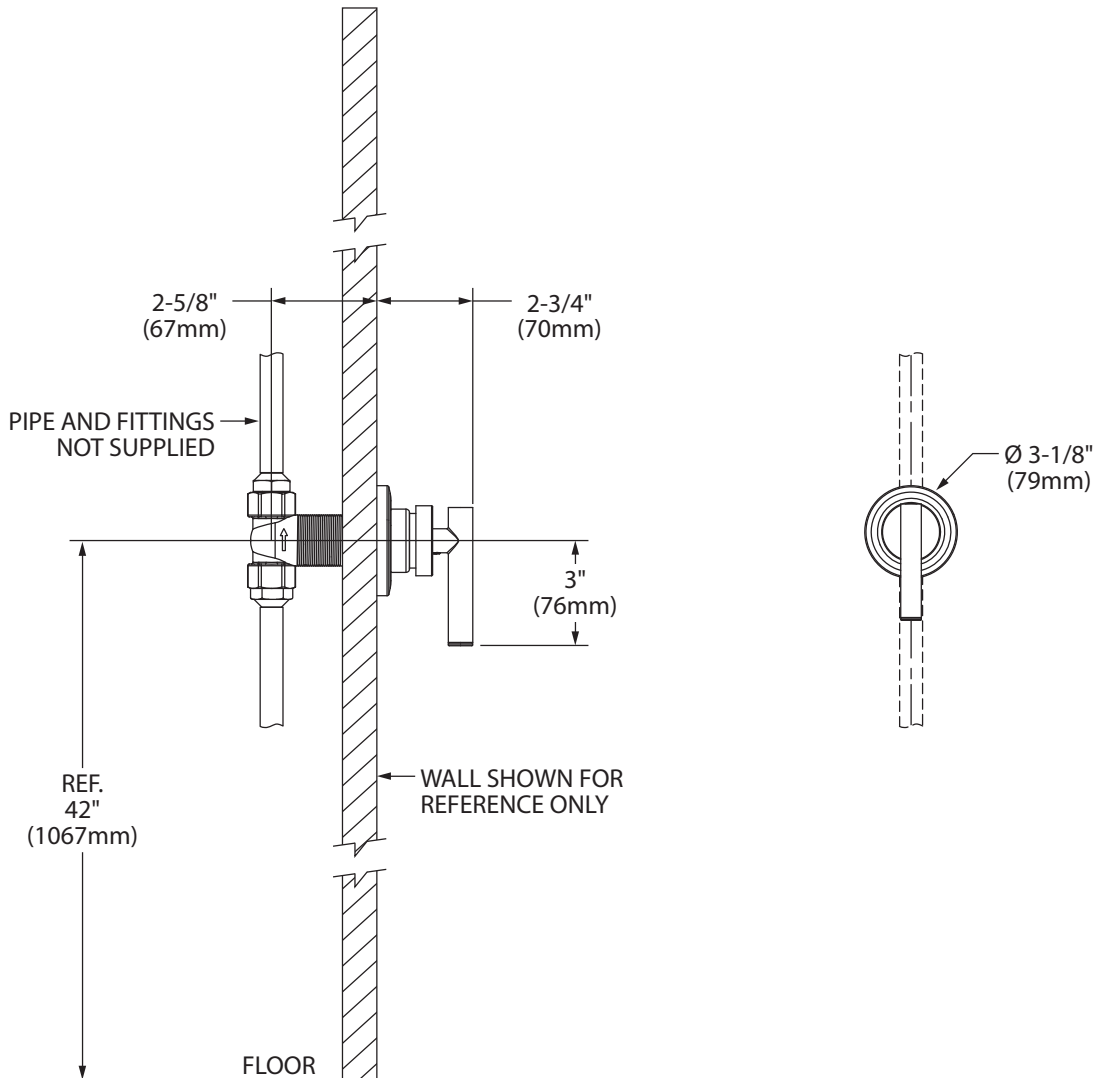

VOLUME CONTROL TRIM
MODEL: 341-CYL-TRM
SPECIFICATION SUBMITTAL

FEATURE HIGHLIGHTS

Volume control trim made from metal construction, plated in standard polished chrome finish.

WARRANTY

Limited Lifetime - to the original end purchaser in consumer/residential installations.

5 Years - for industrial/commercial installations.

Refer to symmons.com/warranty for complete warranty information.

DIMENSIONS

Note: Dimensions subject to change without notice.