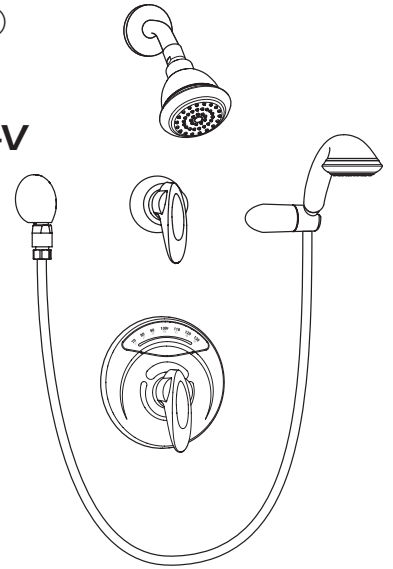

Location:

SYMMONS® Visu-Temp®

Shower System & Hand Shower 1-1170VT-H401-V

Specification Submittal

Feature Highlights

- Symmons Visu-Temp® pressure-balancing mixing valve with Clear-vue™ thermometer and adjustable stop screw to limit handle turn, #4-5000VT.
- Euro-flo single mode wall/hand shower with flexible metal hose, in-line vacuum breaker, wall connection, flange and cradle for mounting hand shower, #H401-V that includes wand #EF-118
- Lever diverter, 2DIV-BODY with volume control for showerhead and hand shower
- Euro-flo single mode self-cleaning showerhead #4-241
- Showerhead mounting arm and flange, # 300
- Standard flow rate is 2.5 gpm (9.5 L/min)
Optional aerator available in lower flow rates
- Polished chrome finish (standard)

Model Numbers

- 1-1170VT-H401-V Shower System with Symmons Visu-Temp® pressure balancing mixing valve, #4-5000VT

Finish Options / Modifications

Append appropriate -suffix to model number.

- STN Satin nickel
 - Polished chrome (standard finish)

Append appropriate -suffix to model number.

- TRM Trim only, valve body ordered separately
- X Symmons Temptrol® pressure balancing mixing valve includes integral service stops to allow water shut-off for service
- X-CHKS Integral check stops: Used where a positive shut-off device is used down stream of mixing valve
- X-3/4 3/4 inch valve to increase water flow approximately 20%
- L/HD Shower head not included
Includes showerhead arm and flange only
- L/HS Hand Shower wand not included
Includes hose, in-line vacuum breaker, wall connections, cradle and flange only
- 72 6 foot hand shower hose in place of standard 5 foot hose
- R Vinyl hose in place of flexible metal hose
- QD Quick disconnect on hand shower unit
- VB Elevated vacuum breaker with wall flange on hand shower unit in place of in-line vacuum breaker
- B30 30 inch slide bar in place of wall cradle
- 2.0 2.0 gpm (7.6 L/min) flow rate restrictor
- 1.5 1.5 gpm (5.7 L/min) flow rate restrictor