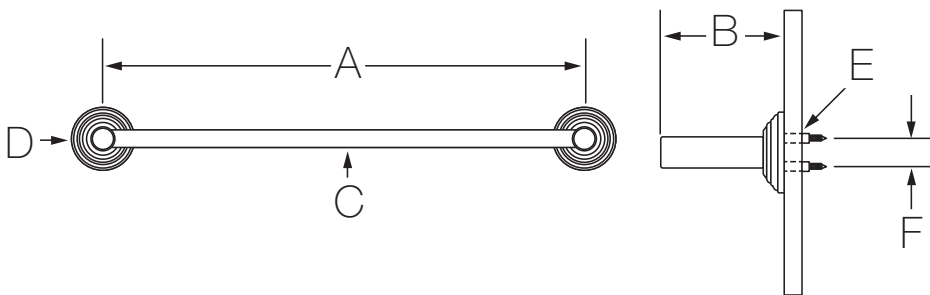

# SYMMONS® DS Creations

the smart choice™

0600-TB-18 (CD0600-3TB-18)  
 18" Vanity Mounted Towel Bar  
**Specification Submittal**

Model Numbers	Specification
<input type="checkbox"/> <b>0600-TB-18</b> <i>18" Vanity Mounted Towel Bar</i>	18" Vanity Towel Bar shall be made from metal construction, plated in standard polished chrome finish.
<b>Warranty</b>  <b>Limited Lifetime</b> - to the original end purchaser in consumer/residential installations. <b>5 Years</b> - for industrial/commercial installations. Refer to <a href="http://www.symmons.com/warranty">www.symmons.com/warranty</a> for complete warranty information.	

### Dimensions

Measurements	
A	18", 457 mm
B	3-7/16", 87 mm
C	Ø 5/8", 16 mm
D	(2x) Ø 2-1/4", 57 mm
E	(4x) Hole Size Ø 5/16", 8 mm
F	13/16", 21 mm

**Note:** Dimensions subject to change without notice.