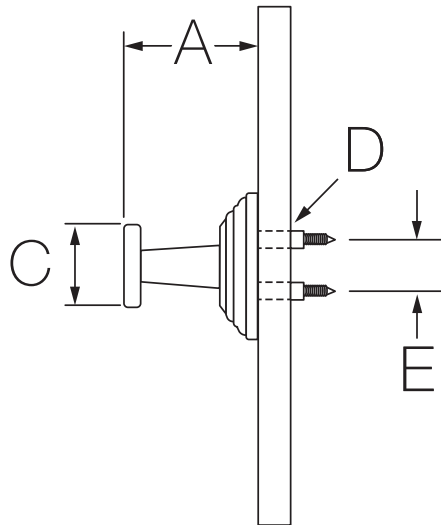

# DS Creations

0600-3RH (CD0600-3RH)

Robe Hook

## Specification Submittal

Model Numbers	Specification
<input type="checkbox"/> <b>0600-3RH</b> <i>Robe Hook</i>	Robe Hook shall be made from metal construction, plated in standard polished chrome finish.
<b>Warranty</b>	
<b>Limited Lifetime</b> - to the original end purchaser in consumer/residential installations. <b>5 Years</b> - for industrial/commercial installations. Refer to <a href="http://www.symmons.com/warranty">www.symmons.com/warranty</a> for complete warranty information.	

## Dimensions

Measurements	
A	2-1/16", 52 mm
B	Ø 2-1/4", 57 mm
C	Ø 1-1/4", 32 mm
D	(2x) Hole Size Ø 5/16", 8 mm
E	13/16", 21 mm

**Note:** Dimensions subject to change without notice.