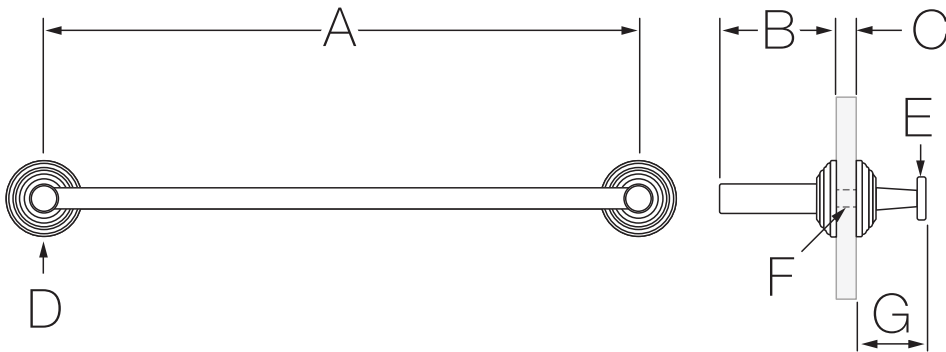

# SYMMONS® DS Creations

the smart choice™

0600-3GMTB-18 (CD0600-3GMTB-18)  
 18" Glass Mounted Towel Bar with Door Pull  
**Specification Submittal**

Model Numbers	Specification
<input type="checkbox"/> <b>0600-3GMTB-18</b> <i>18" Glass Mounted Towel Bar with Door Pull</i>	18" Glass Mounted Towel Bar with Door Pull shall be made from metal and tempered glass construction. Towel Bar shall be plated in standard polished chrome finish.
<b>Warranty</b>	
<p><b>Limited Lifetime</b> - to the original end purchaser in consumer/residential installations.</p> <p><b>5 Years</b> - for industrial/commercial installations.</p> <p>Refer to <a href="http://www.symmons.com/warranty">www.symmons.com/warranty</a> for complete warranty information.</p>	

## Dimensions

Measurements	
A	17-5/8", 448 mm
B	3-7/16", 87 mm
C	Glass Thickness Ref. Min. 3/8", 10 mm Max. 1/2", 13 mm
D	(2x) Ø 2-1/4", 57 mm
E	Ø 1-1/4", 32 mm
F	(2x) Hole Size Ø 1/2", 13 mm
G	2-1/16", 52 mm

**Note:** Dimensions subject to change without notice.