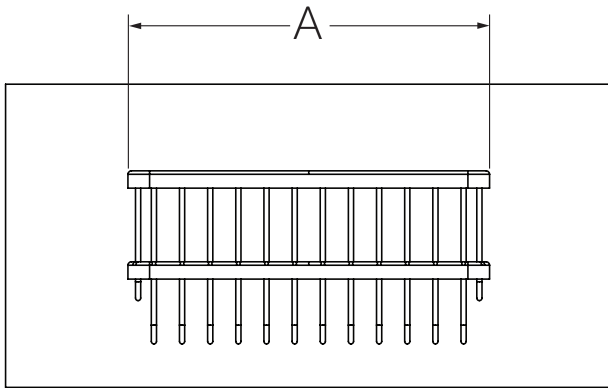

Location:

DS Creations

0492-SB (CD0492-3SB-BBZ)
 Wall Mounted Soap Basket
Specification Submittal

Model Numbers	Specification
<input type="checkbox"/> 0492-SB <i>Wall Mounted Soap Basket</i>	Wall Mounted Soap Basket shall be made from metal construction, plated in standard polished chrome finish.
Warranty	
<p>Limited Lifetime - to the original end purchaser in consumer/residential installations.</p> <p>5 Years - for industrial/commercial installations.</p> <p>Refer to www.symmons.com/warranty for complete warranty information.</p>	

Dimensions

Measurements	
A	8-3/8", 213 mm
B	4", 102 mm
C	3-1/8", 79 mm
D	(2x) 6-1/4", 159 mm
E	(2x) 2-1/8", 54 mm
F	(4x) Hole Size Ø 1/4", 6 mm

Note: Dimensions subject to change without notice.