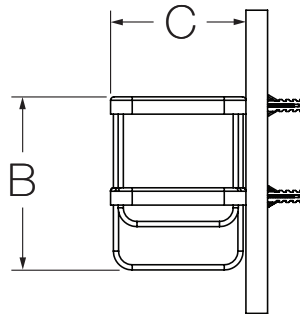

Location:

DS Creations

0492-SB (CD0492-3SB-BBZ)
 Wall Mounted Soap Basket
Specification Submittal

Model Numbers	Specification
<input type="checkbox"/> 0492-SB <i>Wall Mounted Soap Basket</i>	Wall Mounted Soap Basket shall be made from metal construction, plated in standard polished chrome finish.
Warranty	
<p>Limited Lifetime - to the original end purchaser in consumer/residential installations.</p> <p>5 Years - for industrial/commercial installations.</p> <p>Refer to www.symmons.com/warranty for complete warranty information.</p>	

Dimensions

Measurements	
A	8-3/8", 213 mm
B	4", 102 mm
C	3-1/8", 79 mm
D	(2x) 6-1/4", 159 mm
E	(2x) 2-1/8", 54 mm
F	(4x) Hole Size Ø 1/4", 6 mm

Note: Dimensions subject to change without notice.