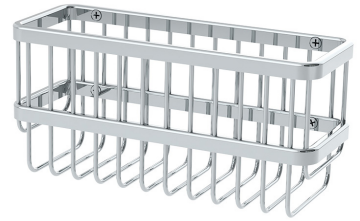

Location:

DS Creations

0492-SB (CD0492-3SB-BBZ)
 Wall Mounted Soap Basket
Specification Submittal

Model Numbers	Specification
<input type="checkbox"/> 0492-SB <i>Wall Mounted Soap Basket</i>	Wall Mounted Soap Basket shall be made from metal construction, plated in standard polished chrome finish.
Warranty	
<p>Limited Lifetime - to the original end purchaser in consumer/residential installations.</p> <p>5 Years - for industrial/commercial installations.</p> <p>Refer to www.symmons.com/warranty for complete warranty information.</p>	

Dimensions

Measurements	
A	8-3/8", 213 mm
B	4", 102 mm
C	3-1/8", 79 mm
D	(2x) 6-1/4", 159 mm
E	(2x) 2-1/8", 54 mm
F	(4x) Hole Size Ø 1/4", 6 mm

Note: Dimensions subject to change without notice.