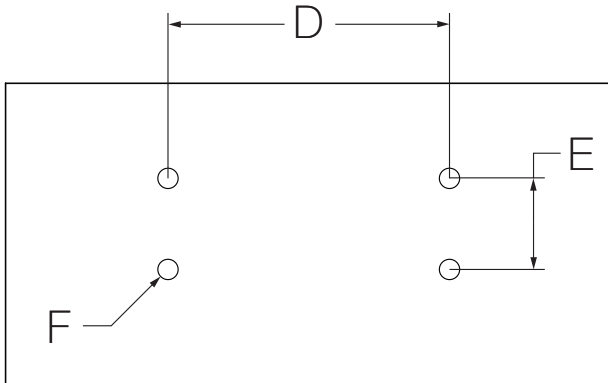

Location:

DS Creations

0492-SB (CD0492-3SB-BBZ)
 Wall Mounted Soap Basket
Specification Submittal

Model Numbers	Specification
<input type="checkbox"/> 0492-SB <i>Wall Mounted Soap Basket</i>	Wall Mounted Soap Basket shall be made from metal construction, plated in standard polished chrome finish.
Warranty	
<p>Limited Lifetime - to the original end purchaser in consumer/residential installations.</p> <p>5 Years - for industrial/commercial installations.</p> <p>Refer to www.symmons.com/warranty for complete warranty information.</p>	

Dimensions

Measurements	
A	8-3/8", 213 mm
B	4", 102 mm
C	3-1/8", 79 mm
D	(2x) 6-1/4", 159 mm
E	(2x) 2-1/8", 54 mm
F	(4x) Hole Size Ø 1/4", 6 mm

Note: Dimensions subject to change without notice.