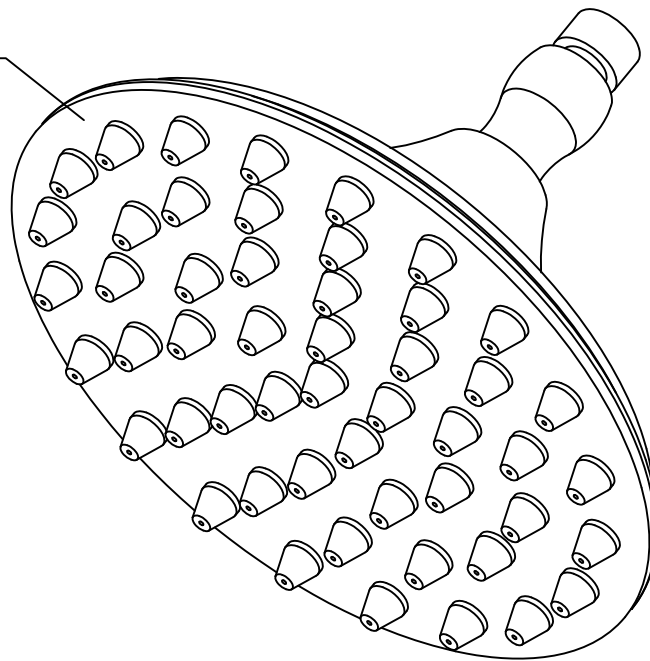

SYMMONS®
Showerhead
4-161
Installation Brief

Need Help?

Contact Symmons customer service at
(800) 796-6667, (781) 848-2250
Email: customerservice@symmons.com
Monday - Friday 7:30 am - 7:00 pm EST

Product Highlights

- Single mode showerhead
- Polished Chrome finish

Please check Symmons website for technical help,
the latest product information and warranty policy.
Website: www.symmons.com

Parts Assembly

Showerhead
4-161