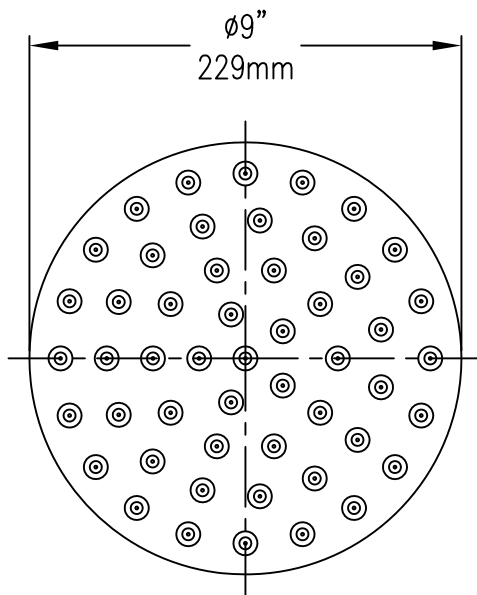

Dimensions

Symmons Industries, Inc. ■ 31 Brooks Drive ■ Braintree, MA 02184
(800) 796-6667, (781) 848-2250 ■ Fax (800) 961-9621
Website: www.symmons.com ■ Email: customerservice@symmons.com

Copyright © 2015 Symmons Industries, Inc. Printed in U.S.A. ■ 032515

SYMMONS®
the smart choice™