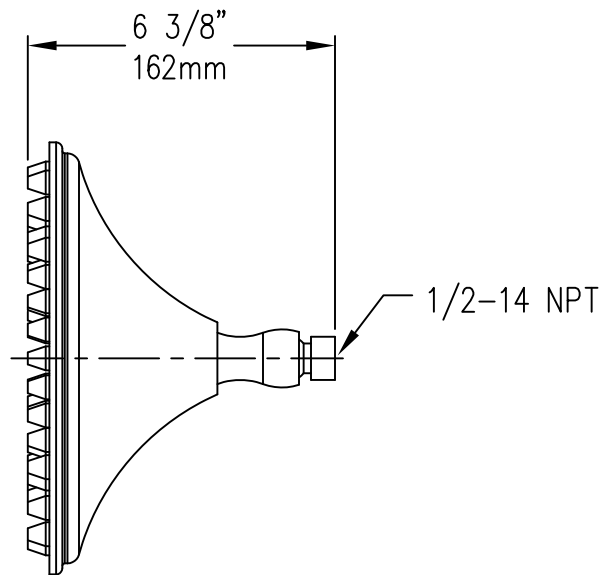

Dimensions

Symmons Industries, Inc. ■ 31 Brooks Drive ■ Braintree, MA 02184
(800) 796-6667, (781) 848-2250 ■ Fax (800) 961-9621
Website: www.symmons.com ■ Email: customerservice@symmons.com

Copyright © 2015 Symmons Industries, Inc. Printed in U.S.A. ■ 032515

SYMMONS®
the smart choice™