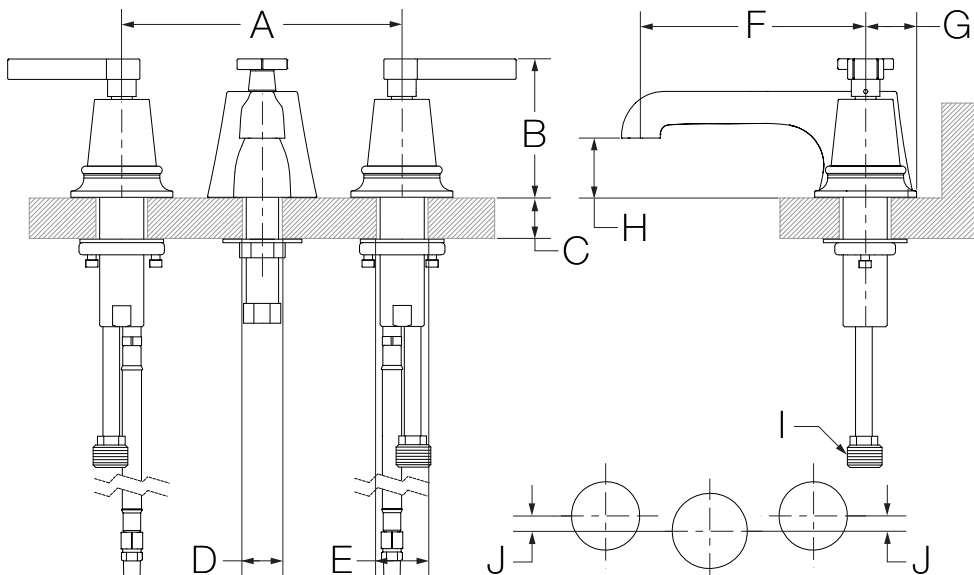

SYMMONS® DS Creations

the smart choice™

SLW-8802-1.5 (SLW-4512-WINDS-1.5) Two Handle Widespread Lavatory Faucet Installation Guide

Model Numbers	Specification
<input type="checkbox"/> SLW-8802-1.5 <i>Two Handle Widespread Lavatory Faucet</i>	<p>Two Handle Widespread Lavatory Faucet featuring 8"-16" mounting configuration shall include ceramic cartridges, 3/8" copper supplies, 1/2" IPS inlet connections, metal drain assembly and 1.5 gpm (5.7 L/min) aerator. Faucet shall be made from metal construction, plated in standard polished chrome finish.</p>
Warranty	
<p>Limited Lifetime - to the original end purchaser in consumer/residential installations. 5 Years - for industrial/commercial installations. Refer to www.symmons.com/warranty for complete warranty information.</p>	
Compliance	
<p>-ASME A112.18.1/CSA B125.1 -NSF/ANSI 61.9, NSF/ANSI 372</p> 	

Dimensions

Measurements	
A	8", 203 mm
B	(2x) 3-3/8", 86 mm
C	Deck Thickness Ref. Max. 1-3/8", 35 mm
D	Hole Size Max. Ø 1-3/4", 44 mm
E	Hole Size Max. Ø 1-1/2", 38 mm
F	5-1/2", 140 mm
G	1-1/4", 32 mm
H	1-1/2", 38 mm
I	1/2-14 NPSM
J	3/16", 5 mm

Note: Dimensions subject to change without notice.

Parts Breakdown

Replacement Parts		
Item	Description	Part Number
A	Lift Rod	RL-230
B	Handle	RL-008
C	Set Screw	
B	Handle	WSF-WCW-KIT
D	Escutcheon	
F	Flange	
G	Cartridge Adapter	
D	Escutcheon	RL-012
F	Flange	
G	Cartridge Adapter	
E	1.0 Aerator 1.5 Aerator	FLR-130-1.0-KIT FLR-130-1.5-KIT
H	Washer	RL-187
I	Mounting Nut	
J	Mounting Screws	
K	Cold Cartridge	KN-113
L	Hot Cartridge	KN-114
M	Metal Drain	RL-154LR
Tools Required for Installation		
Adjustable Wrench		
Allen Wrench: Handle (2.5 mm)		
Phillips Head Screwdriver		
Plumber Putty		
Plumber Tape		
Silicone		