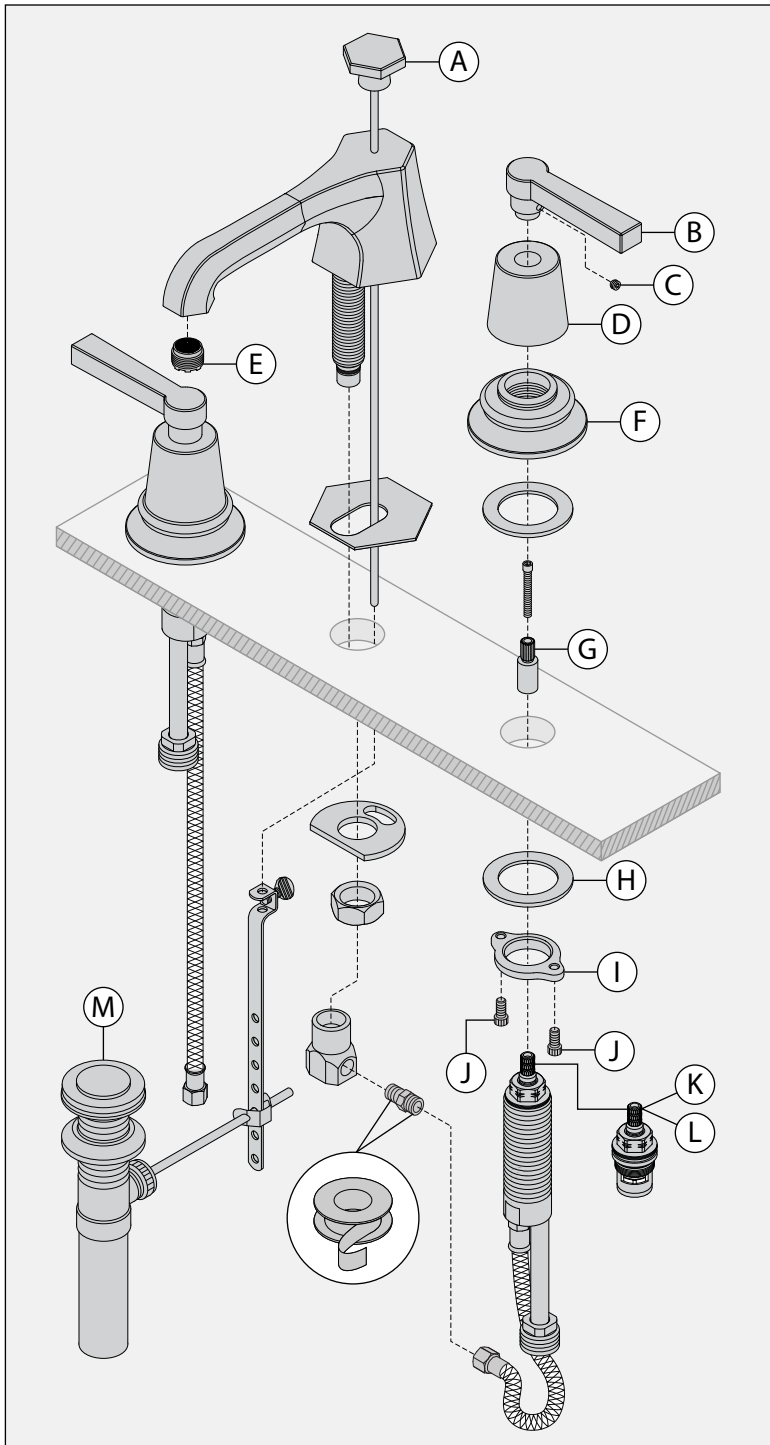

SYMMONS® DS Creations

the smart choice™

SLW-8802-1.5 (SLW-4512-WINDS-1.5) Two Handle Widespread Lavatory Faucet Installation Guide

Model Numbers	Specification
<input type="checkbox"/> SLW-8802-1.5 <i>Two Handle Widespread Lavatory Faucet</i>	<p>Two Handle Widespread Lavatory Faucet featuring 8"-16" mounting configuration shall include ceramic cartridges, 3/8" copper supplies, 1/2" IPS inlet connections, metal drain assembly and 1.5 gpm (5.7 L/min) aerator. Faucet shall be made from metal construction, plated in standard polished chrome finish.</p>
Warranty	
<p>Limited Lifetime - to the original end purchaser in consumer/residential installations. 5 Years - for industrial/commercial installations. Refer to www.symmons.com/warranty for complete warranty information.</p>	
Compliance	
<p>-ASME A112.18.1/CSA B125.1 -NSF/ANSI 61.9, NSF/ANSI 372</p> 	

Note: Dimensions subject to change without notice.

Parts Breakdown

Replacement Parts		
Item	Description	Part Number
A	Lift Rod	RL-230
B	Handle	RL-008
C	Set Screw	
B	Handle	WSF-WCW-KIT
D	Escutcheon	
F	Flange	
G	Cartridge Adapter	
D	Escutcheon	RL-012
F	Flange	
G	Cartridge Adapter	
E	1.0 Aerator 1.5 Aerator	FLR-130-1.0-KIT FLR-130-1.5-KIT
H	Washer	RL-187
I	Mounting Nut	
J	Mounting Screws	
K	Cold Cartridge	KN-113
L	Hot Cartridge	KN-114
M	Metal Drain	RL-154LR
Tools Required for Installation		
Adjustable Wrench		
Allen Wrench: Handle (2.5 mm)		
Phillips Head Screwdriver		
Plumber Putty		
Plumber Tape		
Silicone		

Notes:

- 1) Apply a bead of silicone around the perimeter of trim installed flush to sink.
- 2) Apply plumber tape to all threaded connections.

⚠ WARNING: This product can expose you to chemicals including lead, which is known to the state of California to cause cancer, birth defects, or other reproductive harm. For more information, go to www.P65Warnings.ca.gov.