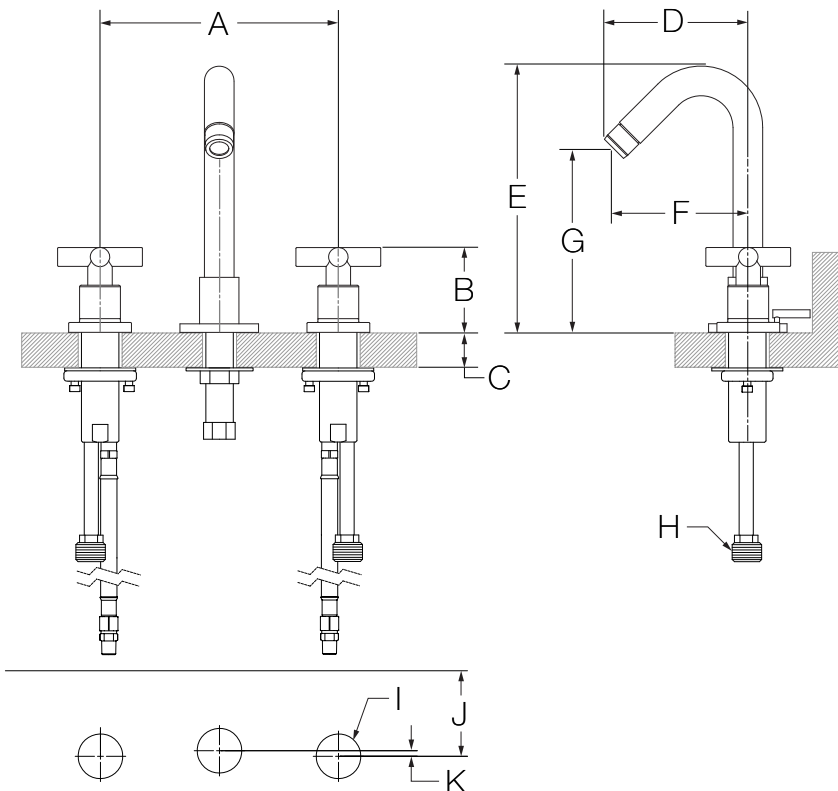

SYMMONS® DS Creations

the smart choice™

SLW-7302-TCR-1.5 (S-280-2-TCR) Two Handle Widespread Lavatory Faucet Installation Guide

Model Numbers	Specification
<input type="checkbox"/> SLW-7302-TCR-1.5 <i>Two Handle Widespread Lavatory Faucet</i>	Two Handle Widespread Lavatory Faucet featuring 8"-16" mounting configuration shall include ceramic cartridges, 3/8" copper supply lines, 1/2" IPS inlet connections, metal drain assembly and 1.5 gpm (5.7 L/min) aerator. Faucet shall be made from metal construction, plated in standard polished chrome finish.
Modifications <input type="checkbox"/> -1.0  1.0 gpm (3.8 L/min) flow restrictor Note: Append appropriate -suffix to model number.	
Warranty Limited Lifetime - to the original end purchaser in consumer/residential installations. 5 Years - for industrial/commercial installations. Refer to www.symmons.com/warranty for complete warranty information.	

Dimensions

Measurements	
A	8", 203 mm
B	2-11/16", 68 mm
C	Deck Thickness Ref. Min. Ø 1", 25 mm Max. Ø 2", 51 mm
D	4-5/8", 117 mm
E	7-1/2", 191 mm
F	4-1/4", 108 mm
G	5-7/8", 149 mm
H	1/2-14 NPSM
I	(3x) Hole Size Ø 1-1/2", 38 mm
J	To Backsplash Min. 2-7/8", 73 mm
K	3/16", 5 mm

Note: Dimensions subject to change without notice.

Parts Breakdown

Replacement Parts		
Item	Description	Part Number
A	Lift Rod	P-134
B	Cross Handle	RL-017
C	Set Screw	
B	Cross Handle	
C	Set Screw	WSF-TCR-KIT
D	Escutcheon	
E	Flange	
F	1.5 Aerator 1.0 Aerator	RL-018-1.5 FLR-121-1.0
G	Metal Washer	RL-187
H	Mounting Nut	
I	Mounting Screws	
J	Cold Cartridge	KN-113E
K	Hot Cartridge	KN-114E
L	Metal Drain	RL-154LR

Tools Required for Installation

Adjustable Wrench	
Allen Wrench: Handle (3 mm)	
Phillips Head Screwdriver	
Plumber Putty	
Plumber Tape	
Silicone	

Notes:

- 1) Apply a bead of silicone around the perimeter of trim installed flush to sink.
- 2) Apply plumber tape to all threaded connections.