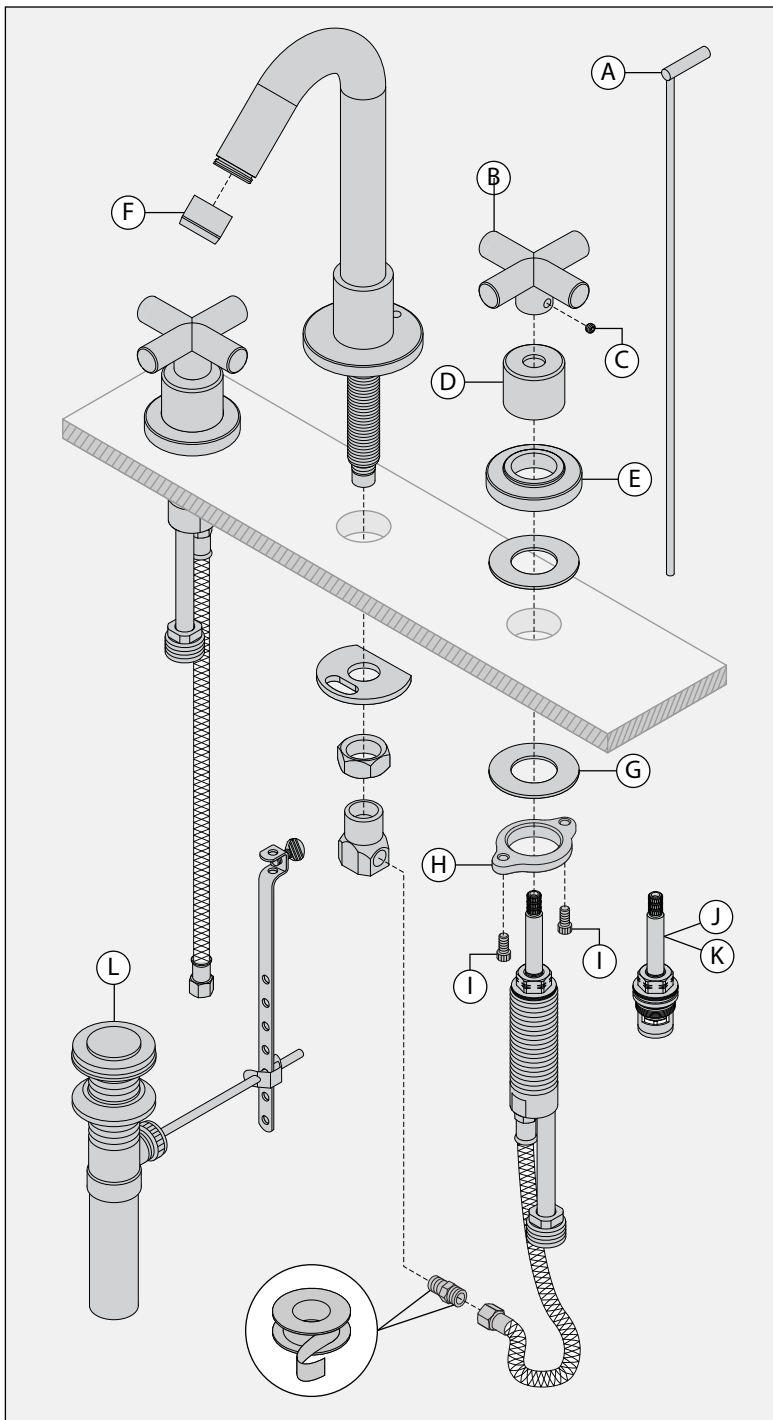

SYMMONS® DS Creations

the smart choice™

SLW-7302-TCR-1.5 (S-280-2-TCR) Two Handle Widespread Lavatory Faucet Installation Guide

Model Numbers	Specification
<input type="checkbox"/> SLW-7302-TCR-1.5 <i>Two Handle Widespread Lavatory Faucet</i>	Two Handle Widespread Lavatory Faucet featuring 8"-16" mounting configuration shall include ceramic cartridges, 3/8" copper supply lines, 1/2" IPS inlet connections, metal drain assembly and 1.5 gpm (5.7 L/min) aerator. Faucet shall be made from metal construction, plated in standard polished chrome finish.
Modifications <input type="checkbox"/> -1.0  1.0 gpm (3.8 L/min) flow restrictor Note: Append appropriate -suffix to model number.	
Warranty Limited Lifetime - to the original end purchaser in consumer/residential installations. 5 Years - for industrial/commercial installations. Refer to www.symmons.com/warranty for complete warranty information.	

Dimensions

Measurements	
A	8", 203 mm
B	2-11/16", 68 mm
C	Deck Thickness Ref. Min. Ø 1", 25 mm Max. Ø 2", 51 mm
D	4-5/8", 117 mm
E	7-1/2", 191 mm
F	4-1/4", 108 mm
G	5-7/8", 149 mm
H	1/2-14 NPSM
I	(3x) Hole Size Ø 1-1/2", 38 mm
J	To Backsplash Min. 2-7/8", 73 mm
K	3/16", 5 mm

Note: Dimensions subject to change without notice.

Parts Breakdown

Replacement Parts		
Item	Description	Part Number
A	Lift Rod	P-134
B	Cross Handle	RL-017
C	Set Screw	
B	Cross Handle	
C	Set Screw	WSF-TCR-KIT
D	Escutcheon	
E	Flange	
F	1.5 Aerator 1.0 Aerator	RL-018-1.5 FLR-121-1.0
G	Metal Washer	RL-187
H	Mounting Nut	
I	Mounting Screws	
J	Cold Cartridge	KN-113E
K	Hot Cartridge	KN-114E
L	Metal Drain	RL-154LR

Tools Required for Installation

Adjustable Wrench	
Allen Wrench: Handle (3 mm)	
Phillips Head Screwdriver	
Plumber Putty	
Plumber Tape	
Silicone	

Notes:

- 1) Apply a bead of silicone around the perimeter of trim installed flush to sink.
- 2) Apply plumber tape to all threaded connections.