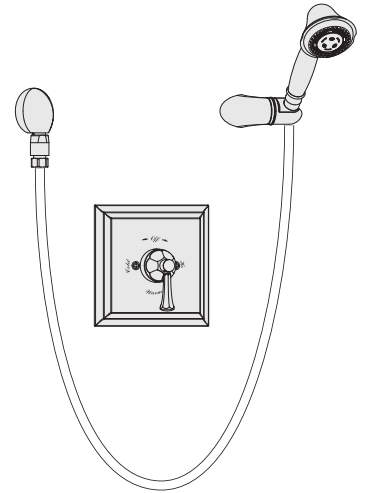

#### Feature Highlights

- Symmons hand shower system with lever handles.
- Symmons Temptrol® pressure balancing mixing valve with adjustable stop screw to limit handle turn.
- Wall/hand shower with 5 foot flexible metal hose, in-line vacuum breaker, wall connection and cradle for hand shower mounting
- Flow rate 2.5 gpm (9.5 L/min)
- Metal construction with polished chrome finish

#### Model Numbers

- 4503 .....Hand Shower System with Symmons Temptrol® pressure balancing mixing valve p/n 4000-BODY
- 4503-TRM .....Trim only, valve must be ordered separately
- 4000-BODY ..... Symmons Temptrol® pressure balancing mixing valve without trim
- 4000-X-BODY ...Symmons Temptrol® pressure balancing mixing valve without trim. Valve includes integral service stops to allow water shut-off for service.

#### Options / Modifications

Append appropriate -suffix to model number.

- IPS 1/2 inch female IPS connections on Symmons Temptrol® mixing valve
- X Symmons Temptrol® pressure balancing mixing valve includes integral service stops to allow water shut-off for service, p/n 4000-X-BODY. (Option only applies when ordering model 4503.)
- 2.0 2.0 (7.6 L/min) Flow rate restrictor
- 1.5 1.5 (5.7 L/min) Flow rate restrictor