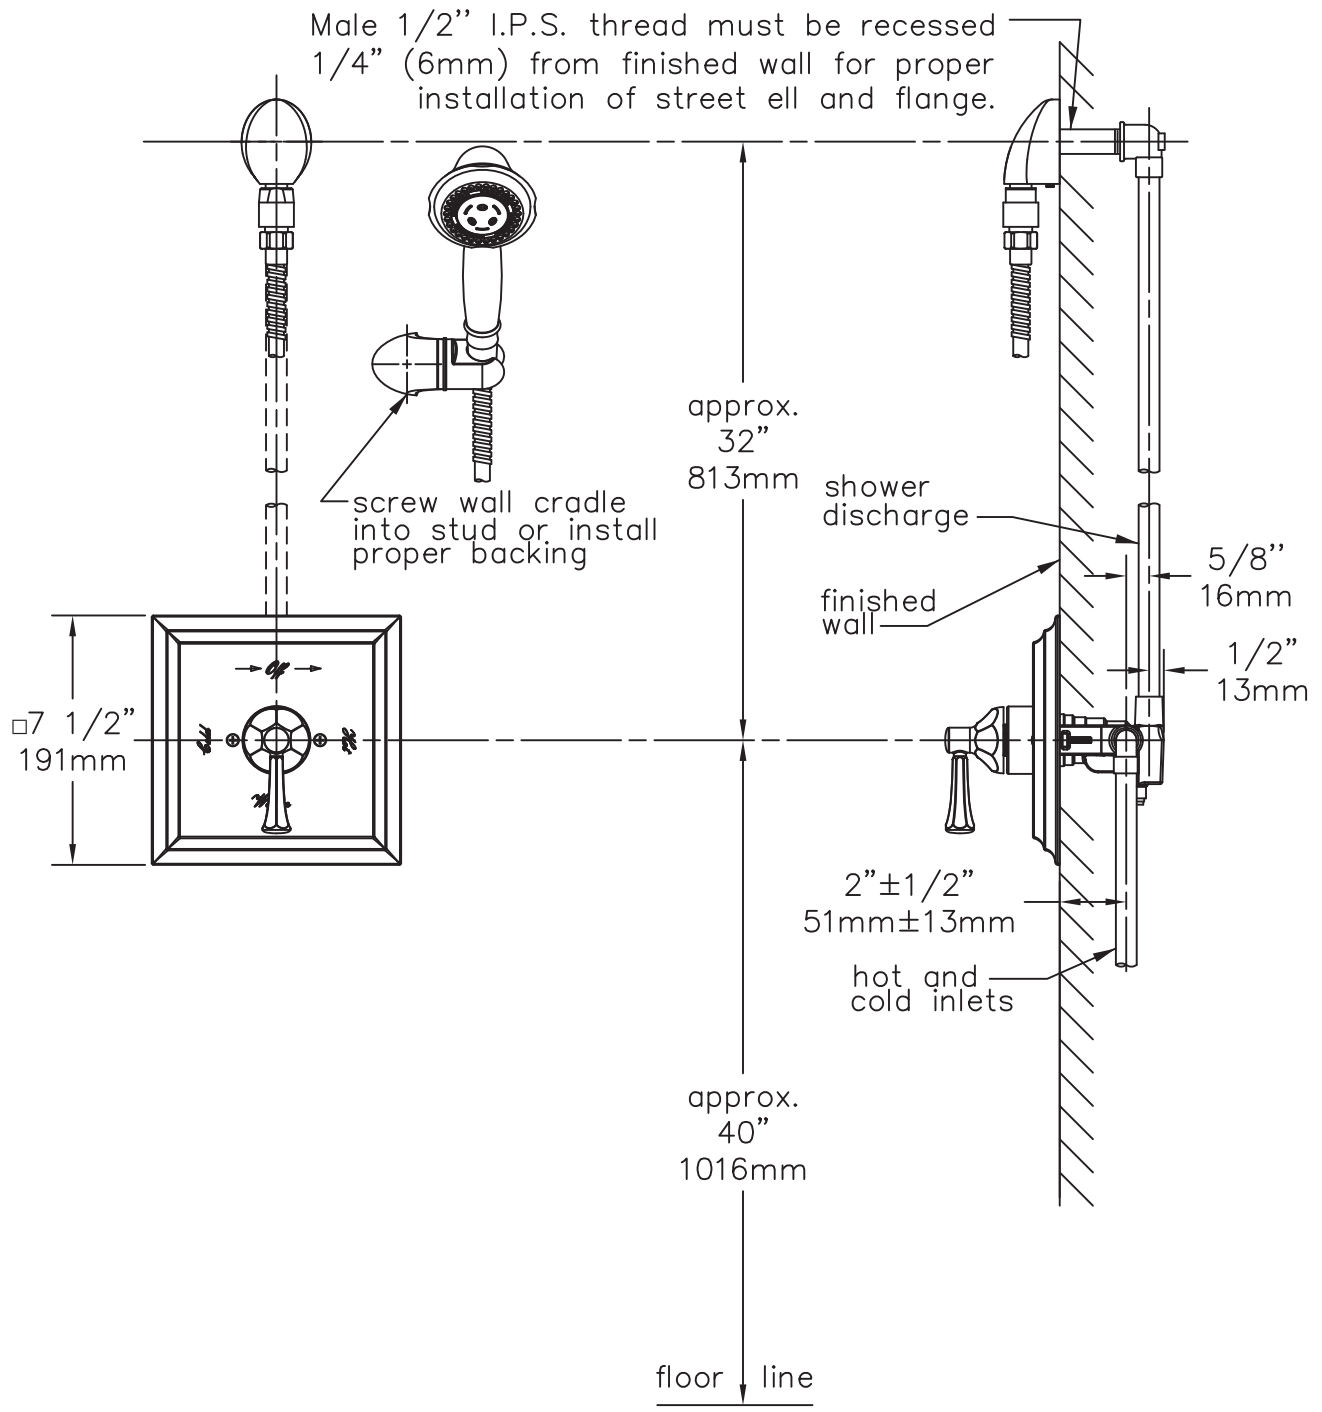

#### Options / Modifications

Append appropriate -suffix to model number.

- IPS 1/2 inch female IPS connections on Symmons Temptrol® mixing valve
- X Symmons Temptrol® pressure balancing mixing valve includes integral service stops to allow water shut-off for service, p/n 4000-X-BODY. (Option only applies when ordering model 4503.)
- 2.0 2.0 (7.6 L/min) Flow rate restrictor
- 1.5 1.5 (5.7 L/min) Flow rate restrictor

## Dimensions *Canterbury Hand Shower System, 4503*

**Note:** Dimensions subject to change without notice.