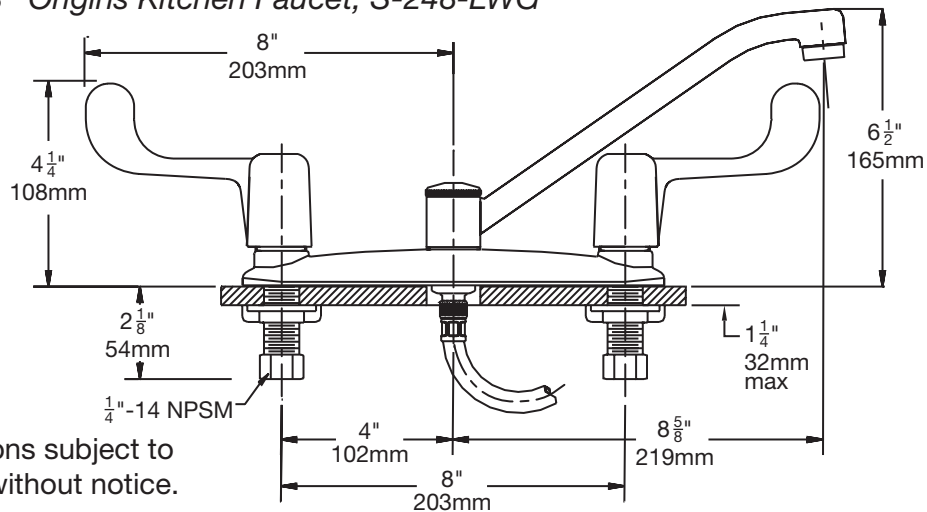

Dimensions *Origins Kitchen Faucet, S-248*

Note: Dimensions subject to change without notice.

Dimensions *Origins Kitchen Faucet, S-248-LAM, S-248-LPO*

Note: Dimensions subject to change without notice.

Dimensions *Origins Kitchen Faucet, S-248-LWG*

Note: Dimensions subject to change without notice.