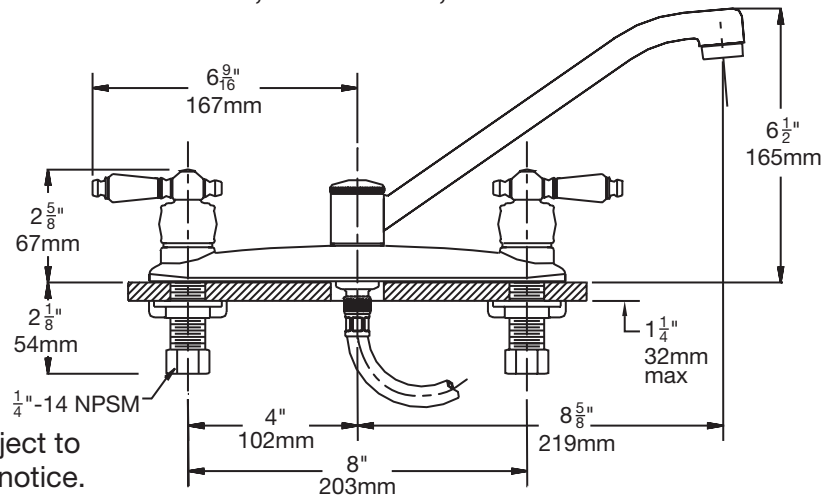

Location:

SYMMONS® Origins®

Kitchen Faucet S-248 Specification Submittal

Feature Highlights

- Origins Two Handle Kitchen Faucet with quarter turn ceramic control components
- 8-5/8 inch swing spout with aerator
- 1/2 inch IPS shanks, 8 inch centers
- Metal construction
- Polished chrome finish (standard)
- Aerator with 2.2 gpm flow rate (8.3 L/min)
Optional aerator available in lower flow rates

Finish Options / Modifications

Append appropriate -suffix to model number

- Polished chrome (standard)
- STN Satin nickel

Options / Modifications

Append appropriate -suffix to model number

- CG** -0.5 Aerator flow restrictor, 0.5 gpm (1.9 L/min)
- CG** -1.0 Aerator flow restrictor, 1.0 gpm (3.8 L/min)
- CG** -1.5 Aerator flow restrictor, 1.5 gpm (5.7 L/min)
- VP Vandal resistant aerator, 2.2 gpm (8.3 L/min)
- NA Non-aerated laminar flow outlet, flow rate 2.2 gpm (8.3 L/min)

Dimensions *Origins Kitchen Faucet, S-248*

Note: Dimensions subject to change without notice.

Dimensions *Origins Kitchen Faucet, S-248-LAM, S-248-LPO*

Note: Dimensions subject to change without notice.

Dimensions *Origins Kitchen Faucet, S-248-LWG*

Note: Dimensions subject to change without notice.