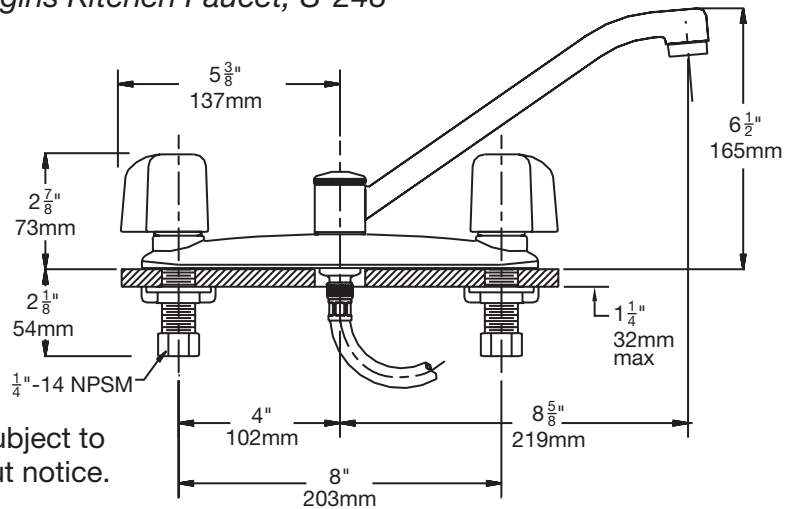

Dimensions *Origins Kitchen Faucet, S-248*

Note: Dimensions subject to change without notice.

Dimensions *Origins Kitchen Faucet, S-248-LAM, S-248-LPO*

Note: Dimensions subject to change without notice.

Dimensions *Origins Kitchen Faucet, S-248-LWG*

Note: Dimensions subject to change without notice.