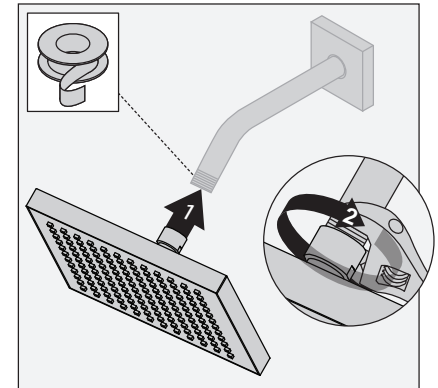

361SH-8

1 Mode Square Showerhead

Operation & Maintenance Manual

Specification <ul style="list-style-type: none"> • 1 mode showerhead • 8" square • Easy to clean rubber nozzles • 2.5 gpm (9.5 L/min) standard flow rate restrictor 	Model Numbers <ul style="list-style-type: none"> <input type="checkbox"/> 361SH-8 <i>1 mode square showerhead</i>
Warranty Limited Lifetime - to the original end purchaser in consumer/residential installations. 5 Years - for industrial/commercial installations. Refer to www.symmons.com/warranty for complete warranty information.	Modifications/Options <ul style="list-style-type: none"> <input type="checkbox"/> -1.5  <i>1.5 gpm (5.7 L/min) flow rate restrictor</i> <input type="checkbox"/> -2.0 <i>2.0 gpm (7.6 L/min) flow rate restrictor</i> <input type="checkbox"/> -STN <i>Satin Nickel finish</i> Note: Append appropriate -suffix to model number. Compliance -ASME A112.18.1/CSA B125.1 

Dimensions & Installation

Measurements	
A	8", 203 mm
B	8", 203 mm
C	2-3/8", 60 mm
D	1/2" NPT

Tools Required	
Adjustable Wrench	
Plumber Tape	

Note: Dimensions subject to change without notice.