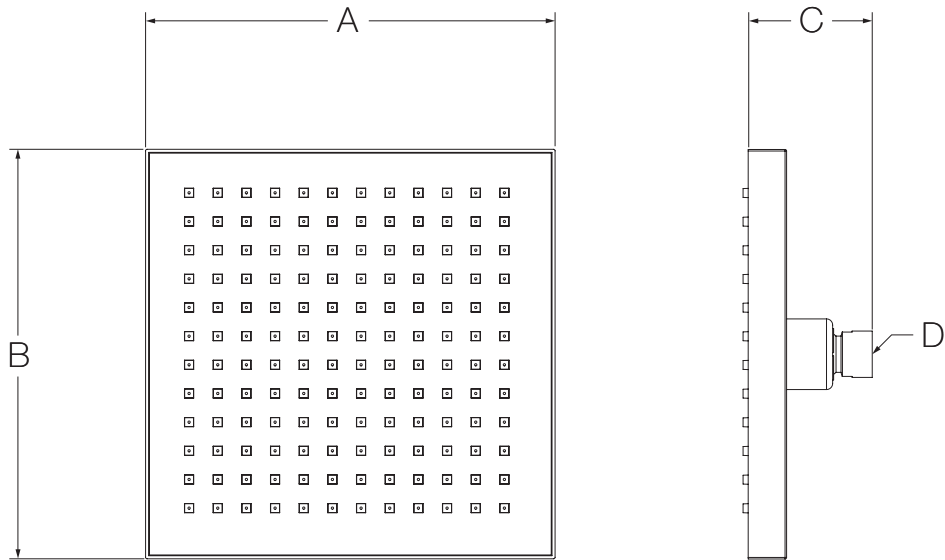

361SH-8

1 Mode Square Showerhead

Operation & Maintenance Manual

Specification <ul style="list-style-type: none"> • 1 mode showerhead • 8" square • Easy to clean rubber nozzles • 2.5 gpm (9.5 L/min) standard flow rate restrictor 	Model Numbers <ul style="list-style-type: none"> <input type="checkbox"/> 361SH-8 <i>1 mode square showerhead</i>
Warranty Limited Lifetime - to the original end purchaser in consumer/residential installations. 5 Years - for industrial/commercial installations. Refer to www.symmons.com/warranty for complete warranty information.	Modifications/Options <ul style="list-style-type: none"> <input type="checkbox"/> -1.5  <i>1.5 gpm (5.7 L/min) flow rate restrictor</i> <input type="checkbox"/> -2.0 <i>2.0 gpm (7.6 L/min) flow rate restrictor</i> <input type="checkbox"/> -STN <i>Satin Nickel finish</i> Note: Append appropriate -suffix to model number. Compliance -ASME A112.18.1/CSA B125.1 

Dimensions & Installation

Measurements	
A	8", 203 mm
B	8", 203 mm
C	2-3/8", 60 mm
D	1/2" NPT

Tools Required	
Adjustable Wrench	
Plumber Tape	

Note: Dimensions subject to change without notice.