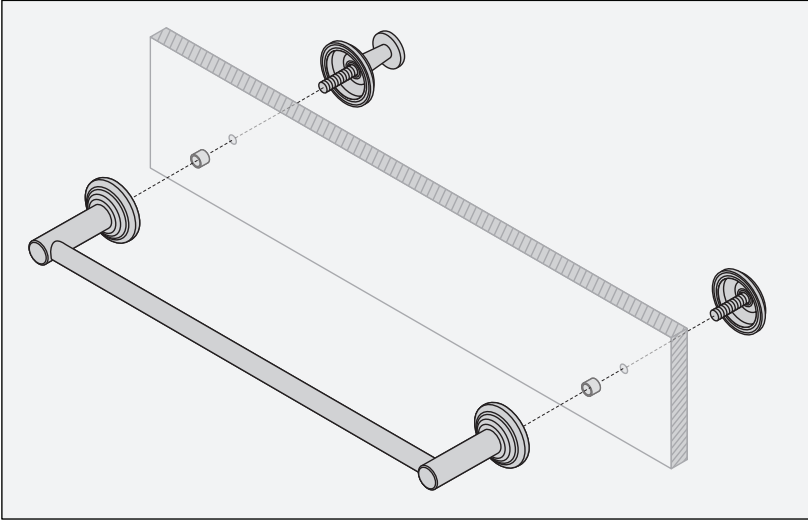

SYMMONS® DS Creations

the smart choice™

0600-3GMTB-18 (CD0600-3GMTB-18)
 18" Glass Mounted Towel Bar with Door Pull
Installation Guide

Model Numbers	Specification
<input type="checkbox"/> 0600-3GMTB-18 <i>18" Glass Mounted Towel Bar with Door Pull</i>	18" Glass Mounted Towel Bar with Door Pull shall be made from metal and tempered glass construction. Towel Bar shall be plated in standard polished chrome finish.
Warranty Limited Lifetime - to the original end purchaser in consumer/residential installations. 5 Years - for industrial/commercial installations. Refer to www.symmons.com/warranty for complete warranty information.	

Dimensions

Measurements	
A	17-5/8", 448 mm
B	3-7/16", 87 mm
C	Glass Thickness Ref. Min. 3/8", 10 mm Max. 1/2", 13 mm
D	(2x) Ø 2-1/4", 57 mm
E	Ø 1-1/4", 32 mm
F	(2x) Hole Size Ø 1/2", 13 mm
G	2-1/16", 52 mm

Note: Dimensions subject to change without notice.

Parts Breakdown

Note: Apply a bead of silicone around the perimeter of trim installed flush to finished wall.

⚠ WARNING: This product can expose you to chemicals including lead, which is known to the state of California to cause cancer, birth defects, or other reproductive harm. For more information, go to www.P65Warnings.ca.gov.