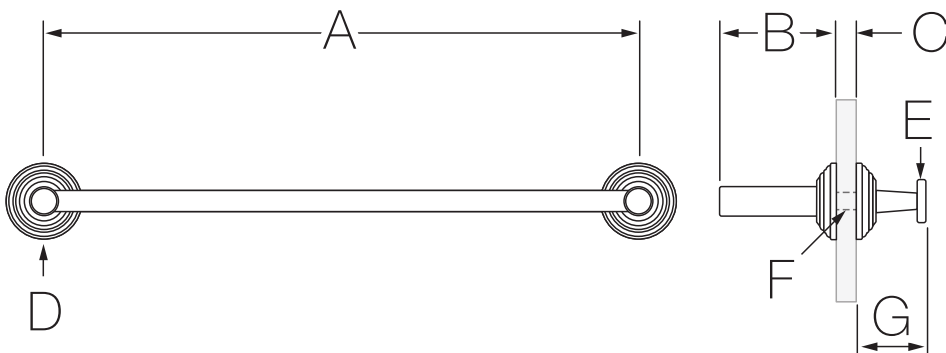

SYMMONS® DS Creations

the smart choice™

0600-3GMTB-18 (CD0600-3GMTB-18)
 18" Glass Mounted Towel Bar with Door Pull
Installation Guide

Model Numbers	Specification
<input type="checkbox"/> 0600-3GMTB-18 <i>18" Glass Mounted Towel Bar with Door Pull</i>	18" Glass Mounted Towel Bar with Door Pull shall be made from metal and tempered glass construction. Towel Bar shall be plated in standard polished chrome finish.
Warranty Limited Lifetime - to the original end purchaser in consumer/residential installations. 5 Years - for industrial/commercial installations. Refer to www.symmons.com/warranty for complete warranty information.	

Dimensions

Measurements	
A	17-5/8", 448 mm
B	3-7/16", 87 mm
C	Glass Thickness Ref. Min. 3/8", 10 mm Max. 1/2", 13 mm
D	(2x) Ø 2-1/4", 57 mm
E	Ø 1-1/4", 32 mm
F	(2x) Hole Size Ø 1/2", 13 mm
G	2-1/16", 52 mm

Note: Dimensions subject to change without notice.

Parts Breakdown

Note: Apply a bead of silicone around the perimeter of trim installed flush to finished wall.

⚠ WARNING: This product can expose you to chemicals including lead, which is known to the state of California to cause cancer, birth defects, or other reproductive harm. For more information, go to www.P65Warnings.ca.gov.