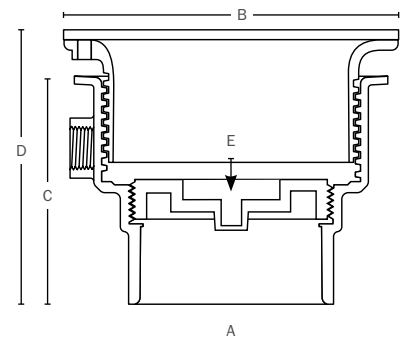

MATERIALS

Ring/cover: Nickel-bronze, stainless steel, ductile iron

Head adapter: ABS, ductile iron

Base adapter: PVC, ABS

Cleanout plug: Polypropylene, brass

COVER LOAD RATING

Nickel-bronze: 4,000 lbs (Medium Duty)

Reinforced nickel-bronze (H): 15,000 lbs (Special duty)

Stainless steel: 4,000 lbs (Medium Duty)

Ductile Iron: 6,000 lbs (Heavy Duty)

Reinforced ductile iron (H): 15,000 lbs (Special Duty)

DIMENSIONS

A: Connection	3" or 4" Sch. 40 hub
B: Ring/cover diameter	
Round:	6½"
Square:	6⅝"
C: Adapter height	
3" hub	4⅜"
4" hub	4⅝"
D: Pre-pour adjustable height	
3" hub	5⅛" - 6¼"
4" hub	5⅜" - 6¼"
E: Cleanout plug	3½" MIP thread

ITEM # SUBMITTED	_____
JOB NAME	_____
LOCATION	_____
ENGINEER	_____
CONTRACTOR	_____
PO#	_____ TAG _____

852-4PNR

Create Item Number

852-ABCD

e.g. **852-4PNRV**: 4" PVC cleanout with round nickel-bronze cover and vandal-resistant screws

CONNECTION SIZE A

3 = 3" Sch. 40 hub

4 = 4" Sch. 40 hub

CONNECTION TYPE B

A = ABS base adapter

P = PVC base adapter

RING & COVER C

NR = Round nickel-bronze