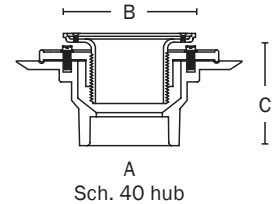

Shower Pan Drain

Chrome-Plated or Oil-Rubbed Bronze Adapter and Strainer

- Head adapter available separately
- Beveled drain body and mounting holes for easy subfloor installation
- Square pattern is perfect for tile floors

821-2PQCP

NEW
Gray PVC

SUPPLY

DRAINAGE

PVC Item No	ABS Item No	Strainer Pattern	Dimensions			Pkg	Min Qty	Case Qty
			A	B	C			
CHROME-PLATED ADAPTER & STRAINER								
821-2PCP	821-2ACP	Round	2"	4 1/8"	3 1/2" - 4 3/4"	B*	1	5
821-HCP	—	Round	2" MIP head adapter only			B*	1	5
821-2PQCP	821-2AQCP	Square	2"	4 1/8"	3 1/2" - 4 3/4"	B*	1	5
821-HQCP	—	Square	2" MIP head adapter only			B*	1	5
OIL-RUBBED BRONZE FINISH ADAPTER & STRAINER								
821-2PQRB	821-2AQRB	Square	2"	4 1/8"	3 1/2" - 4 3/4"	B*	1	5
821-2PRB	821-2ARB	Round	2"	4 1/8"	3 1/2" - 4 3/4"	B*	1	5

SUPPORT

APPENDIX

Shower Pan Drain

Large Capacity, Cast Metal Ring & Strainer

- For large tile showers and showers with multiple heads or body-spray options
- Larger head/strainer and 3" connection provides increased flow capacity

863-435NQ

NEW
NEW

PVC Item No	ABS Item No	Ring & Strainer	Dimensions			Pkg	Min Qty	Case Qty
			A	B	C			
CAST NICKEL BRONZE RING & STRAINER								
863-435NR	863-335NR	Round	3"	5 1/2"	4 3/8" - 6 3/8"	B*	1	6
863-435NQ	863-335NQ	Square	3"	5 7/8"	4 3/8" - 6 3/8"	B*	1	2
CAST 304 STAINLESS STEEL RING & STRAINER								
863-435SR	863-335SR	Round	3"	5 1/2"	4 3/8" - 6 3/8"	B*	1	6
863-435SQ	863-335SQ	Square	3"	5 7/8"	4 3/8" - 6 3/8"	B*	1	2
POLISHED 304 STAINLESS STEEL RING & STRAINER								
863-435CR	863-335CR	Round	3"	5 1/2"	4 3/8" - 6 3/8"	B*	1	6
863-435CQ	863-335CQ	Square	3"	5 7/8"	4 3/8" - 6 3/8"	B*	1	2
CAST OIL-RUBBED BRONZE FINISH RING & STRAINER								
863-435RBR	863-335RBR	Round	3"	5 1/2"	4 3/8" - 6 3/8"	B*	1	6
863-435RBQ	863-335RBQ	Square	3"	5 7/8"	4 3/8" - 6 3/8"	B*	1	2