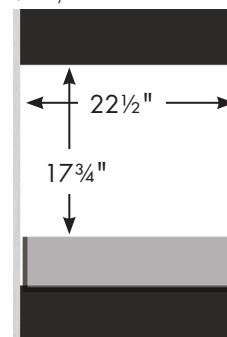

Vanity back clear openings for plumbing  
(may need to cut adjustable shelf)

**24" Montlake View Vanity**  
24" wide  
34½" tall  
21" or 18" front-to-back