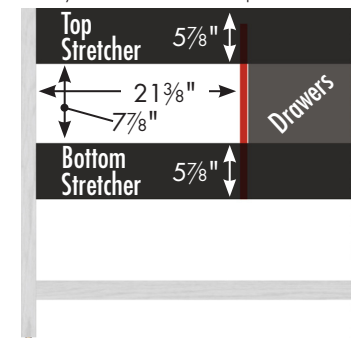

internal dividers

Vanity back clear openings for plumbing
(may need to cut adjustable shelf)

36" Alki Spa Vanity
Drawers Right
 36" wide
 34½" tall
 21" or 18" front-to-back