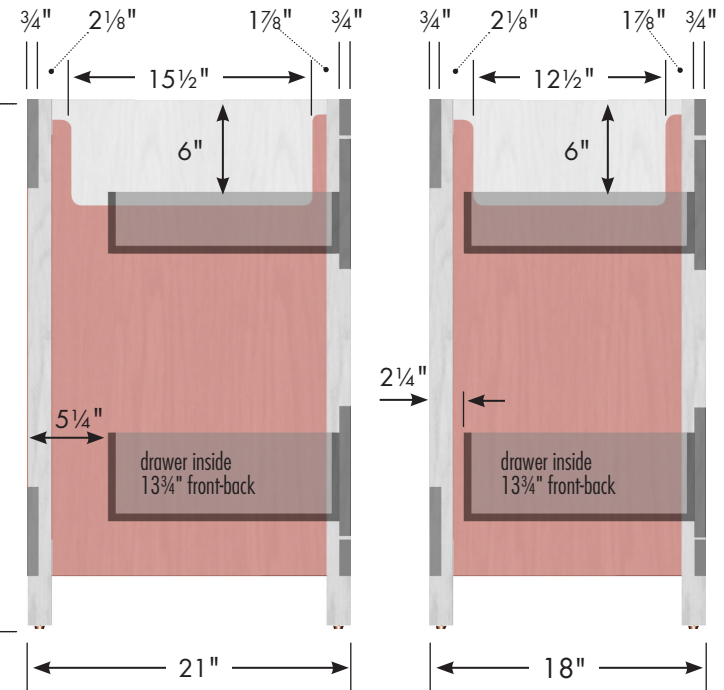

Adjustable/removable shelf under basin behind doors

34½"

internal dividers

### 42" Alki Café Vanity

42" wide  
34½" tall  
21" or 18" front-to-back

Vanity back clear openings for plumbing  
(may need to cut adjustable shelf)