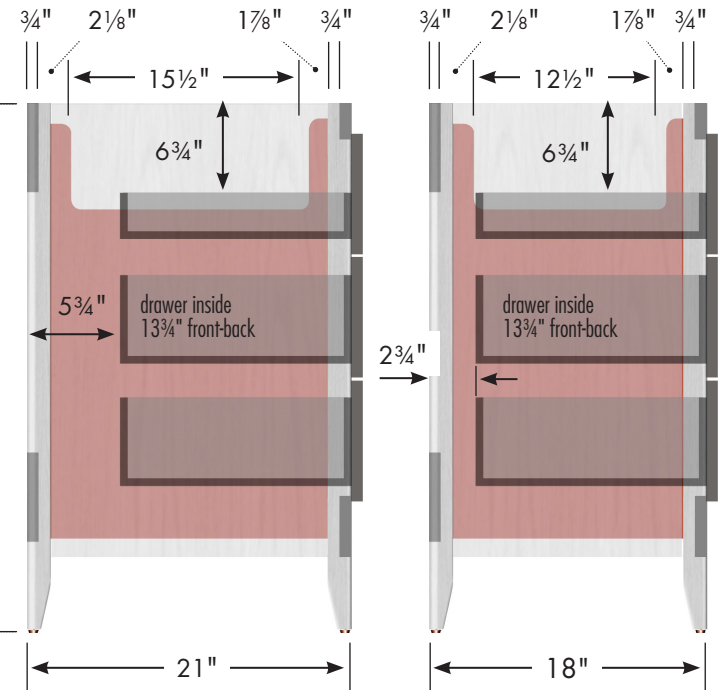

Adjustable/removable shelf under basin behind doors

34½"

internal dividers

30" Wallingford Vanity
Drawers Right
 30" wide
 34½" tall
 21" or 18" front-to-back

Vanity back clear openings for plumbing
 (may need to cut adjustable shelf)