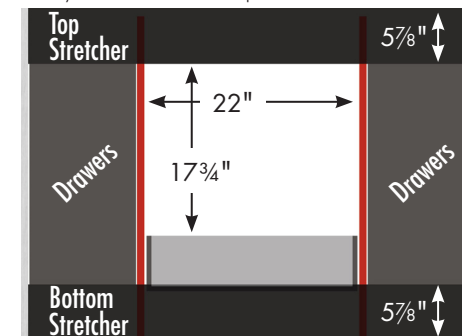

Adjustable/removable shelf under basin behind doors

internal dividers

Vanity back clear openings for plumbing
(may need to cut adjustable shelf)

48" Montlake Vanity

48" wide
34½" tall
21" or 18" front-to-back