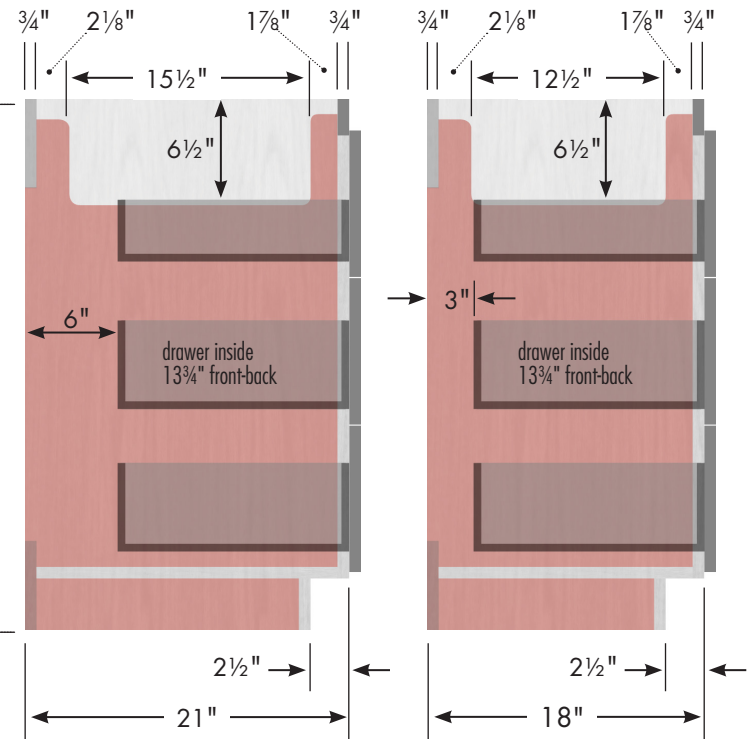

Adjustable/removable shelf under basin behind doors

internal dividers

Vanity back clear openings for plumbing
(may need to cut adjustable shelf)

48" Montlake Vanity

48" wide
34½" tall
21" or 18" front-to-back