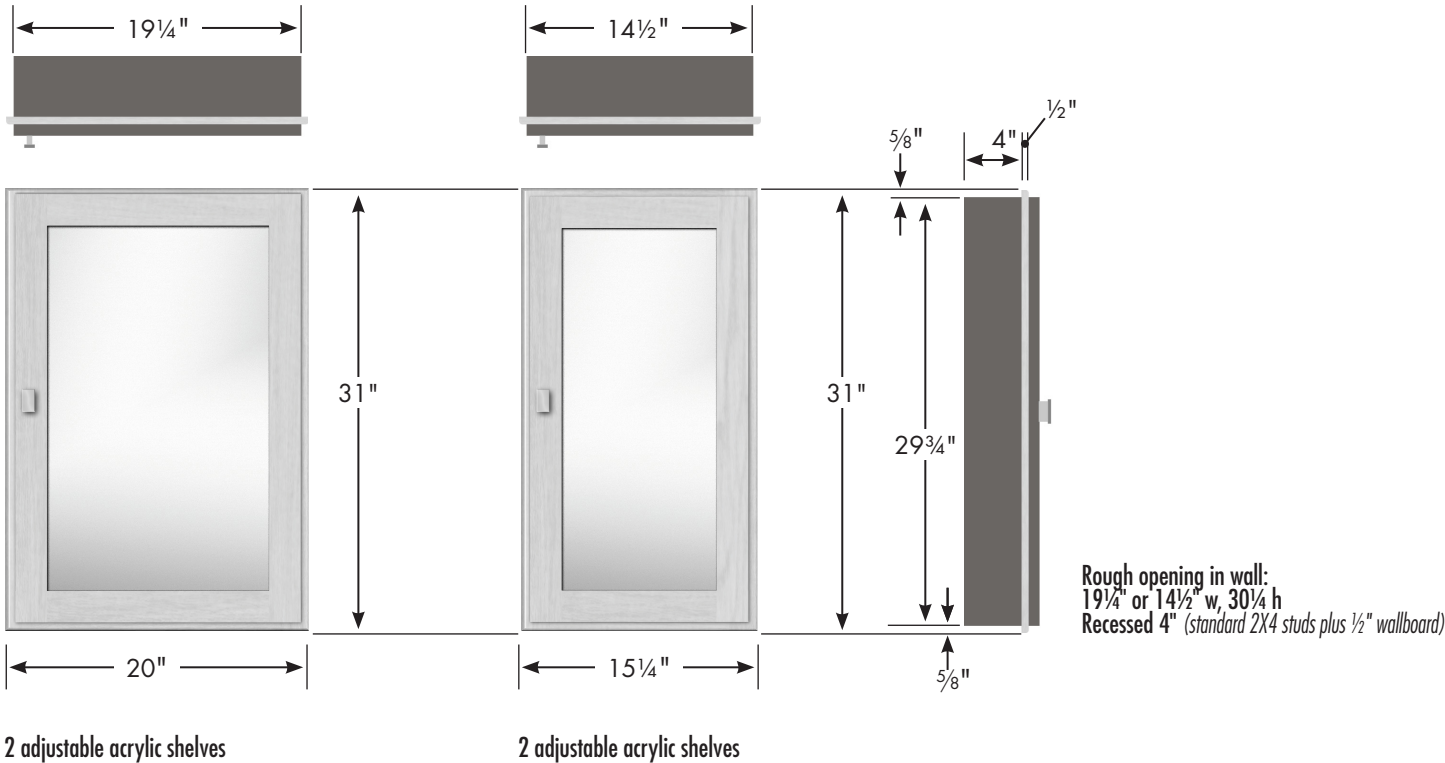

STRASSER

20" & 15¼" Traditional Recessed Medicine Cabinets

20" or 15¼" Traditional Recessed Medicine Cabinet

20" or 15¼" wide
 31" tall
 4½" front-to-back
 (4" recessed in wall)