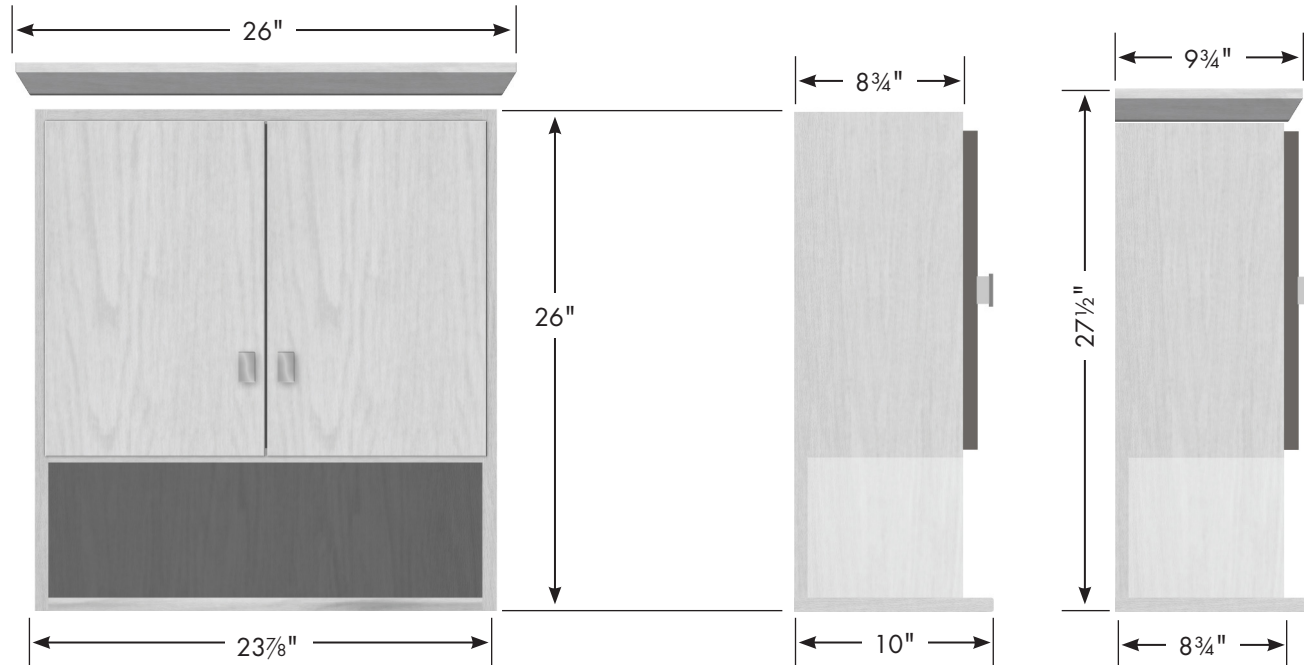

STRASSER

Specifications:
24" Traditional
Overjohn

1 adjustable position shelf behind the doors; 3/4" material finished to match the cabinet.

24" Traditional Overjohn

23 7/8" wide

26" tall

8 3/4" front-to-back

with optional crown:

26" wide, 27 1/2" tall, 9 3/4" front-to-back

↳ with optional crown

2

↳ curved bottom shelf