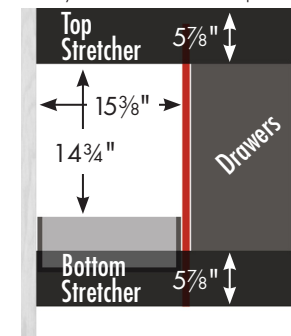

STRASSER

Specifications:

Alki Essence Vanity
30" w, 34½" h, drawers right

internal dividers

Vanity back clear openings for plumbing
 (may need to cut adjustable shelf)

30" Alki Essence Vanity
Drawers Right
 30" wide
 34½" tall
 21" or 18½" front-to-back