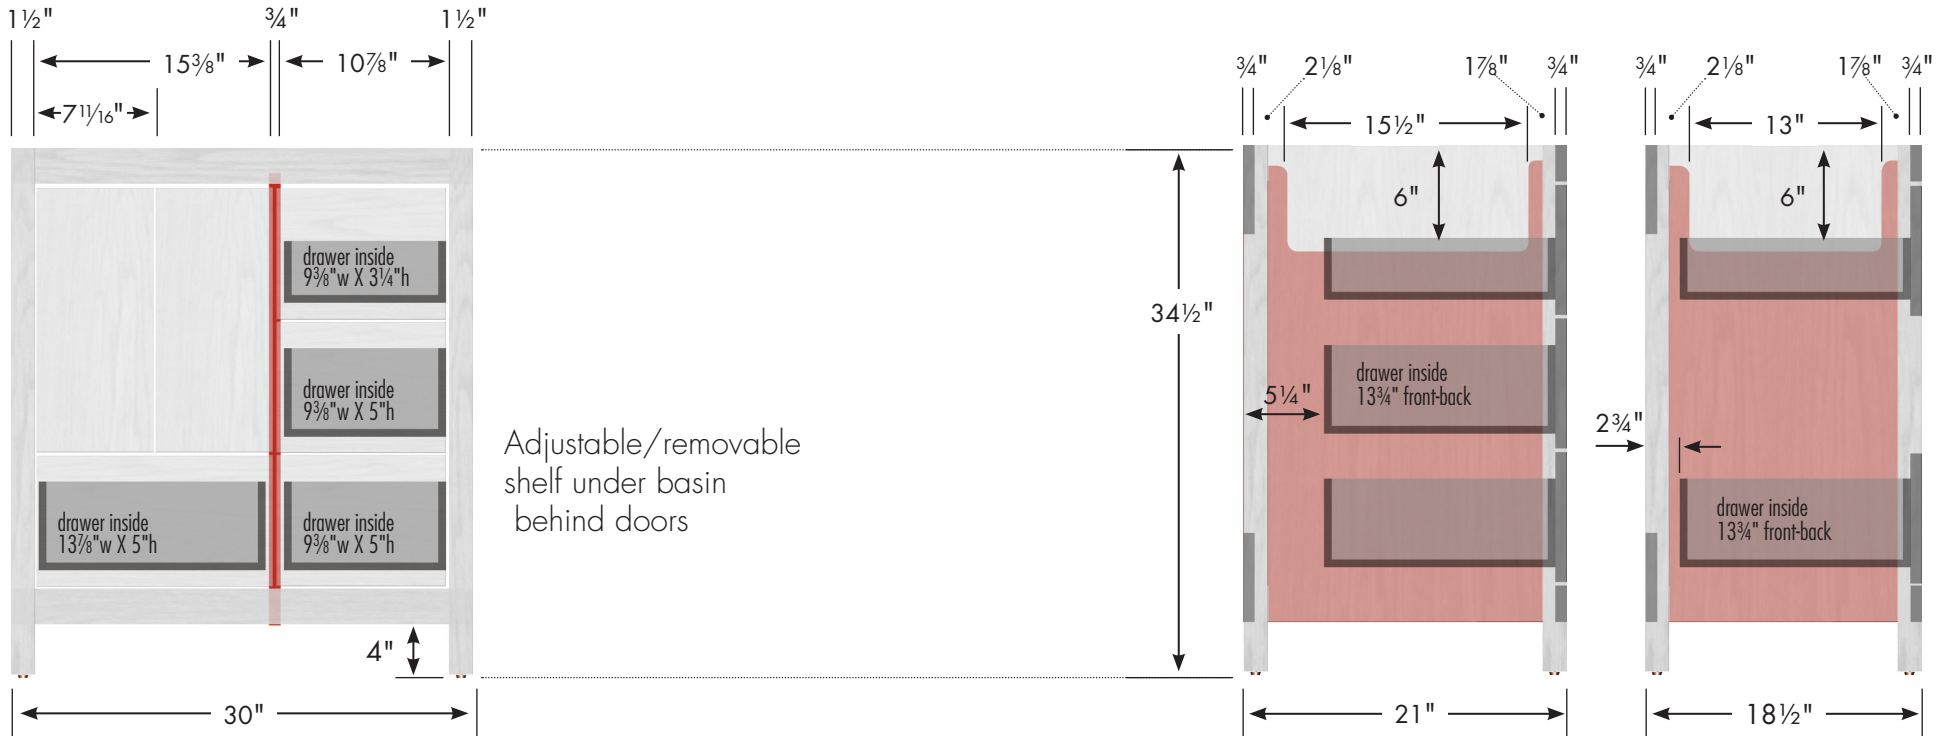

STRASSER

Specifications:

Alki Essence Vanity
30" w, 34½" h, drawers right

internal dividers

Vanity back clear openings for plumbing
 (may need to cut adjustable shelf)

30" Alki Essence Vanity
Drawers Right
 30" wide
 34½" tall
 21" or 18½" front-to-back