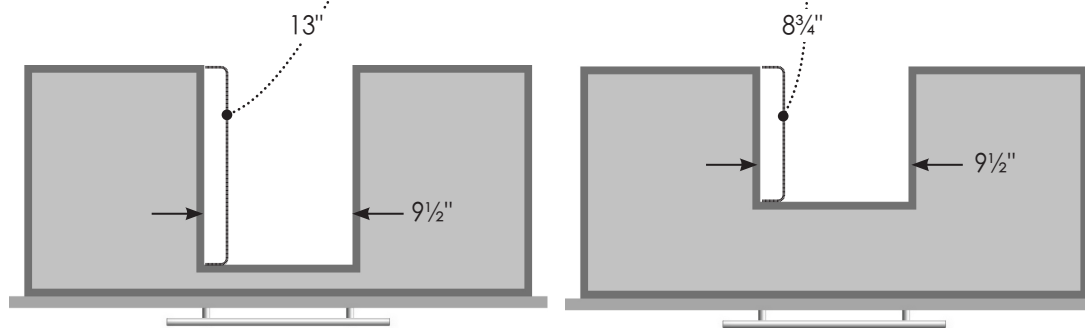

STRASSER

Specifications:

Ravenna Town Vanity
36" wide

36" wide, 34 1/2" tall
21" or 18" front-to-back

4

Vanity back clear openings for plumbing