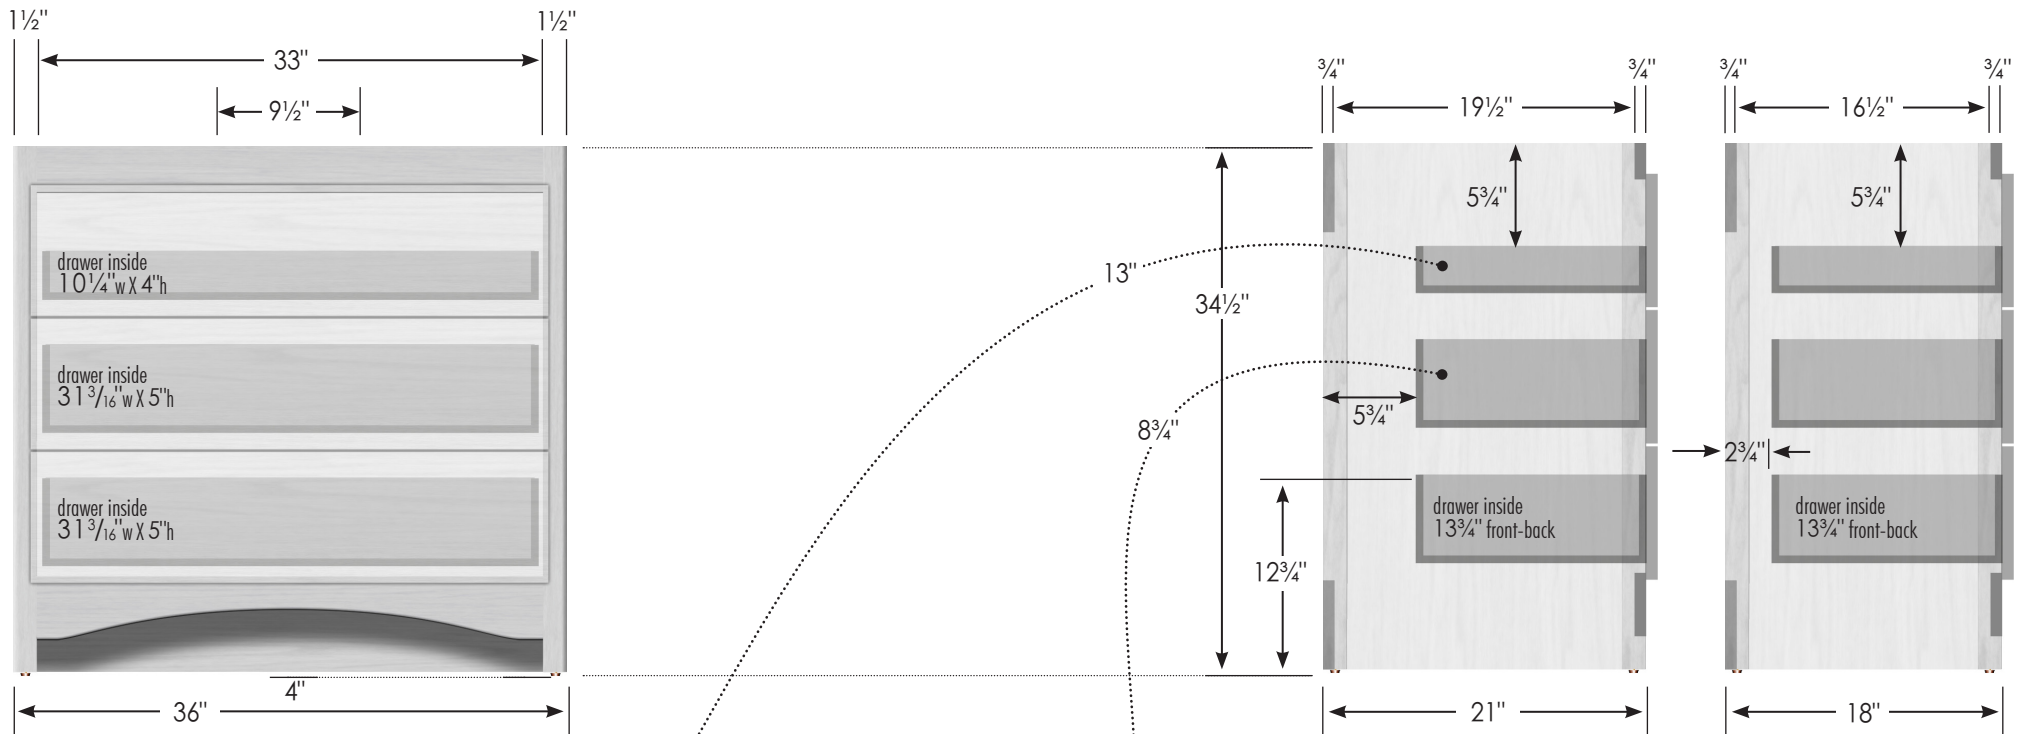

STRASSER

Specifications:

Ravenna Town Vanity
36" wide

36" wide, 34 1/2" tall
21" or 18" front-to-back

4

Vanity back clear openings for plumbing