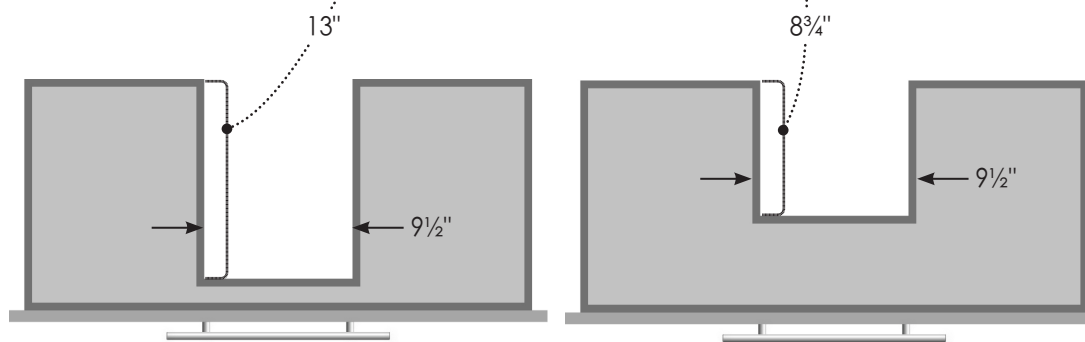

# STRASSER

Specifications:

Wallingford Town Vanity  
36" wide

36" wide, 34 1/2" tall  
21" or 18" front-to-back

4

Vanity back clear openings for plumbing