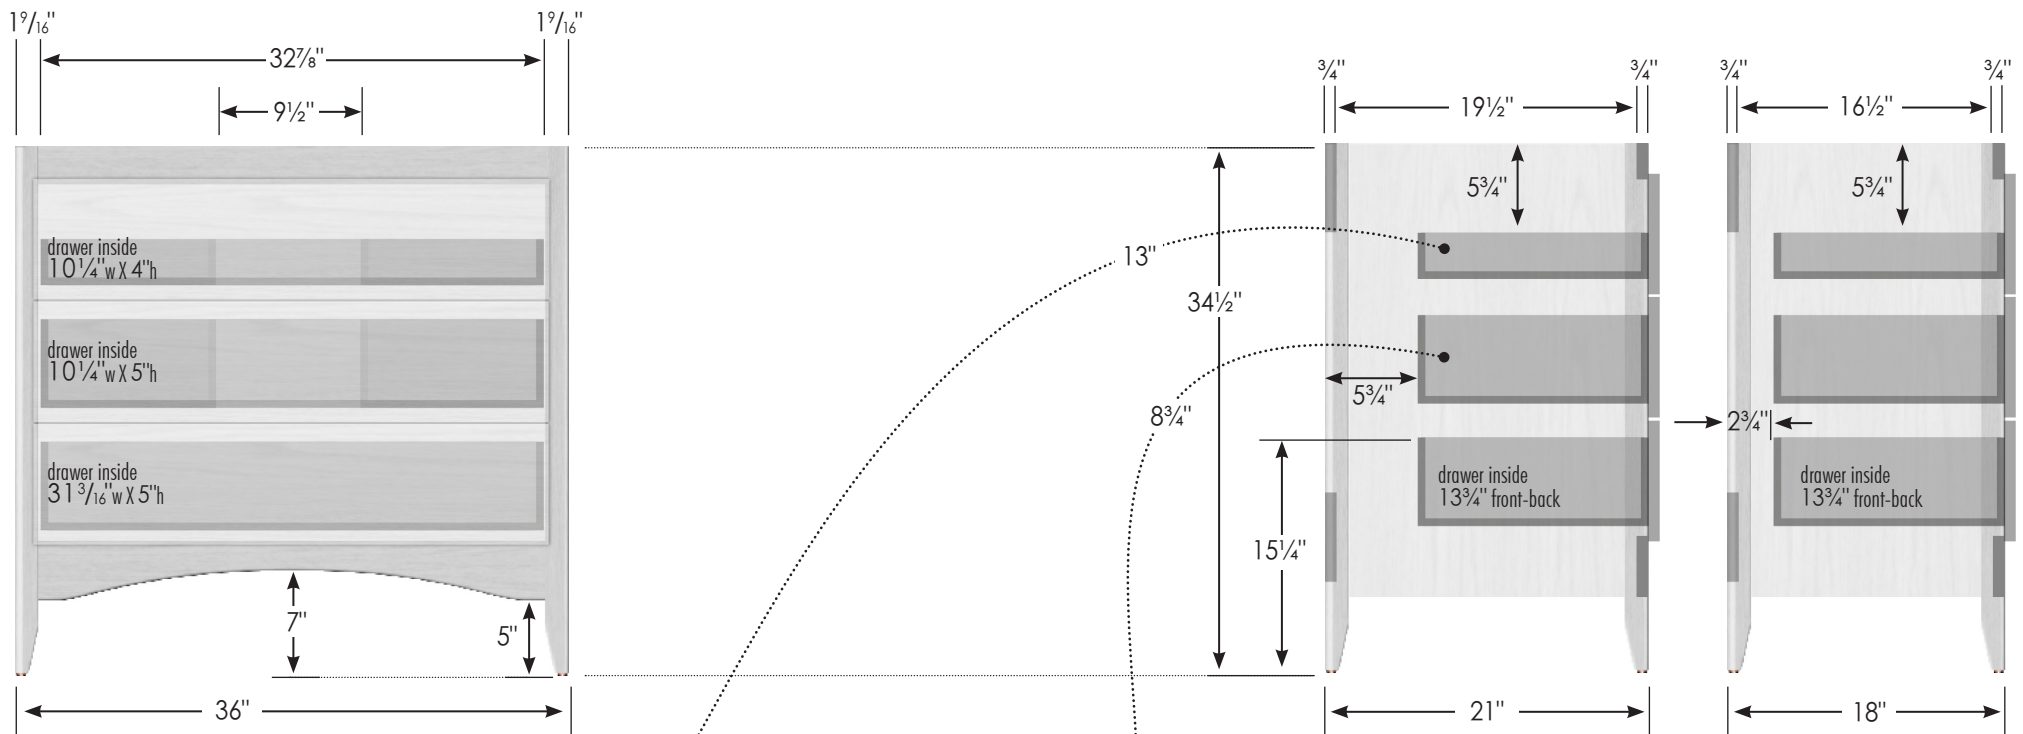

# STRASSER

Specifications:

Wallingford Town Vanity  
36" wide

36" wide, 34 1/2" tall  
21" or 18" front-to-back

4

Vanity back clear openings for plumbing