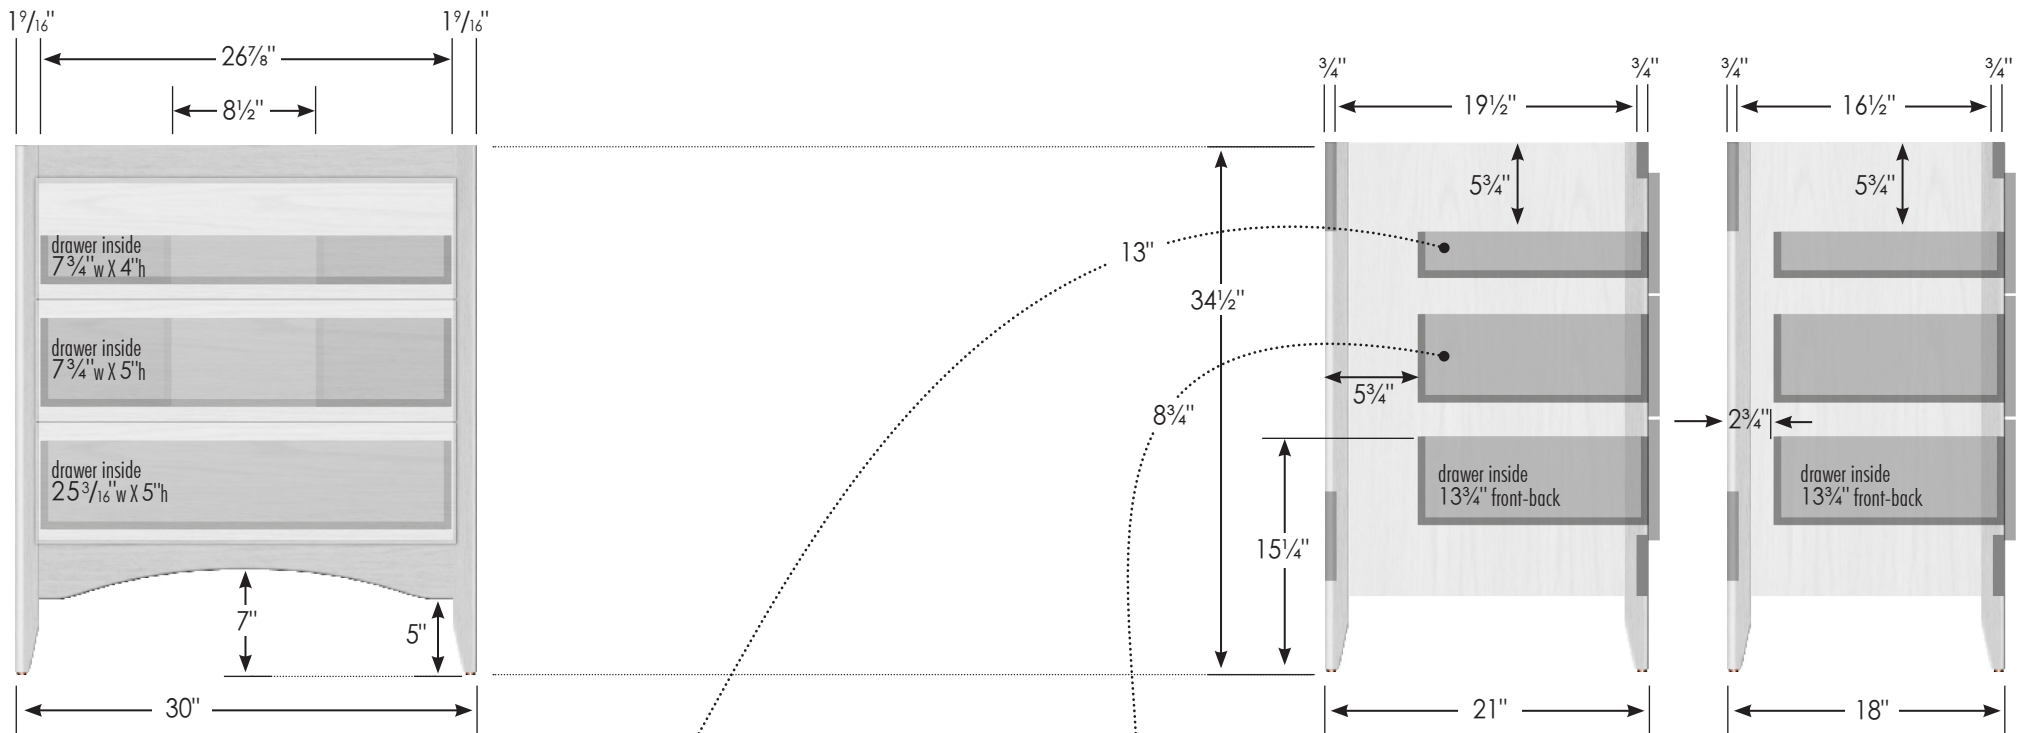

STRASSER

Specifications:

Wallingford Town Vanity
30" wide

30" wide, 34 1/2" tall
21" or 18" front-to-back

5

Vanity back clear openings
for plumbing