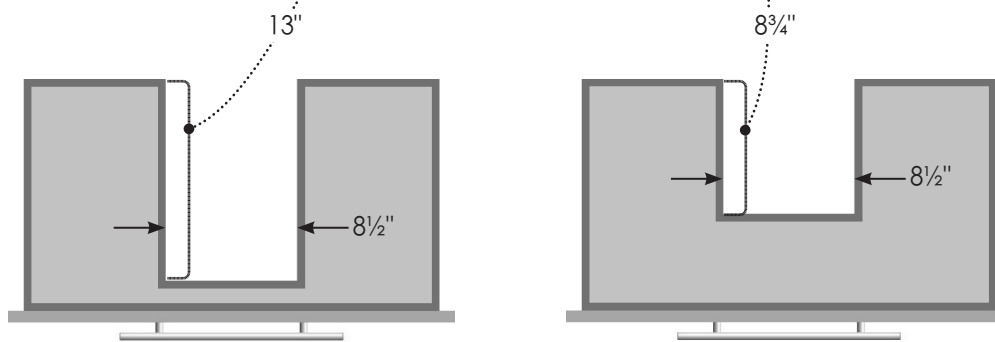

STRASSER

Specifications:

Wallingford Town Vanity
30" wide

30" wide, 34 1/2" tall
21" or 18" front-to-back

5

Vanity back clear openings
for plumbing