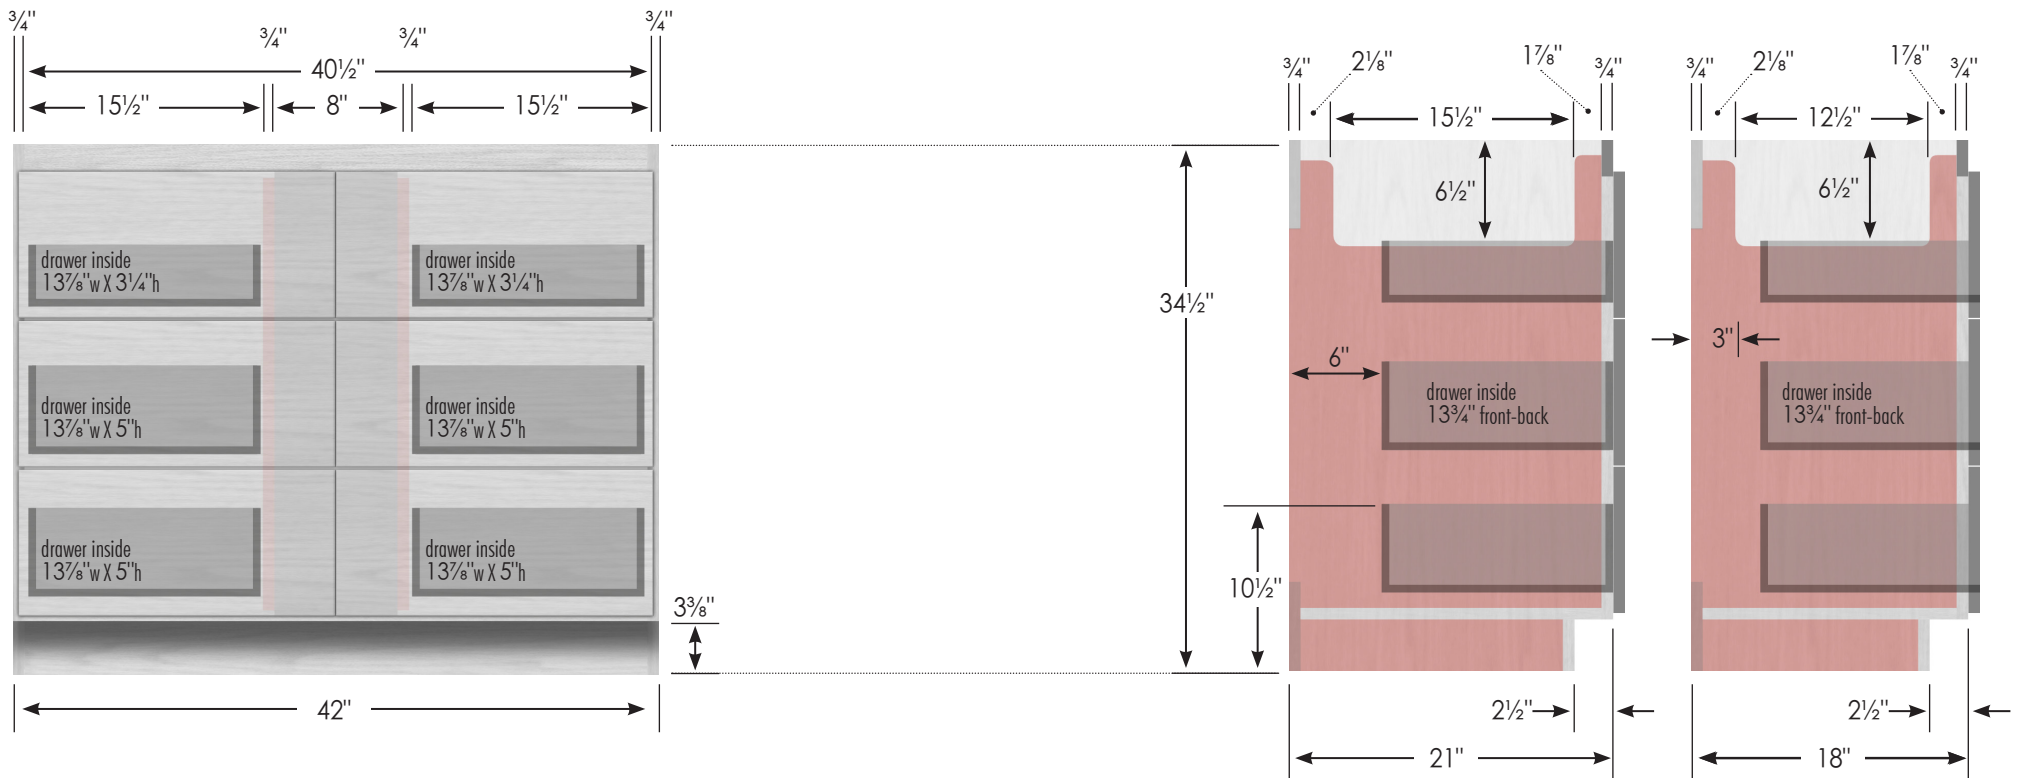

STRASSER

Specifications:

Montlake Town Vanity
42" wide

42" wide, 34 1/2" tall
21" or 18" front-to-back

Vanity back clear openings
for plumbing