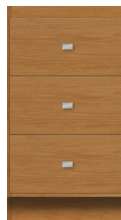

STRASSER

32" tall Montlake Drawer Banks/Linen Lower 24", 18" & 12" wide

**24" Montlake
Drawer Bank/
Linen Lower**
24" wide
32" tall
21" or 18" front-to-back

**18" Montlake
Drawer Bank/
Linen Lower**
18" wide
32" tall
21" or 18" front-to-back

**12" Montlake
Drawer Bank**
12" wide
32" tall
21" or 18" front-to-back