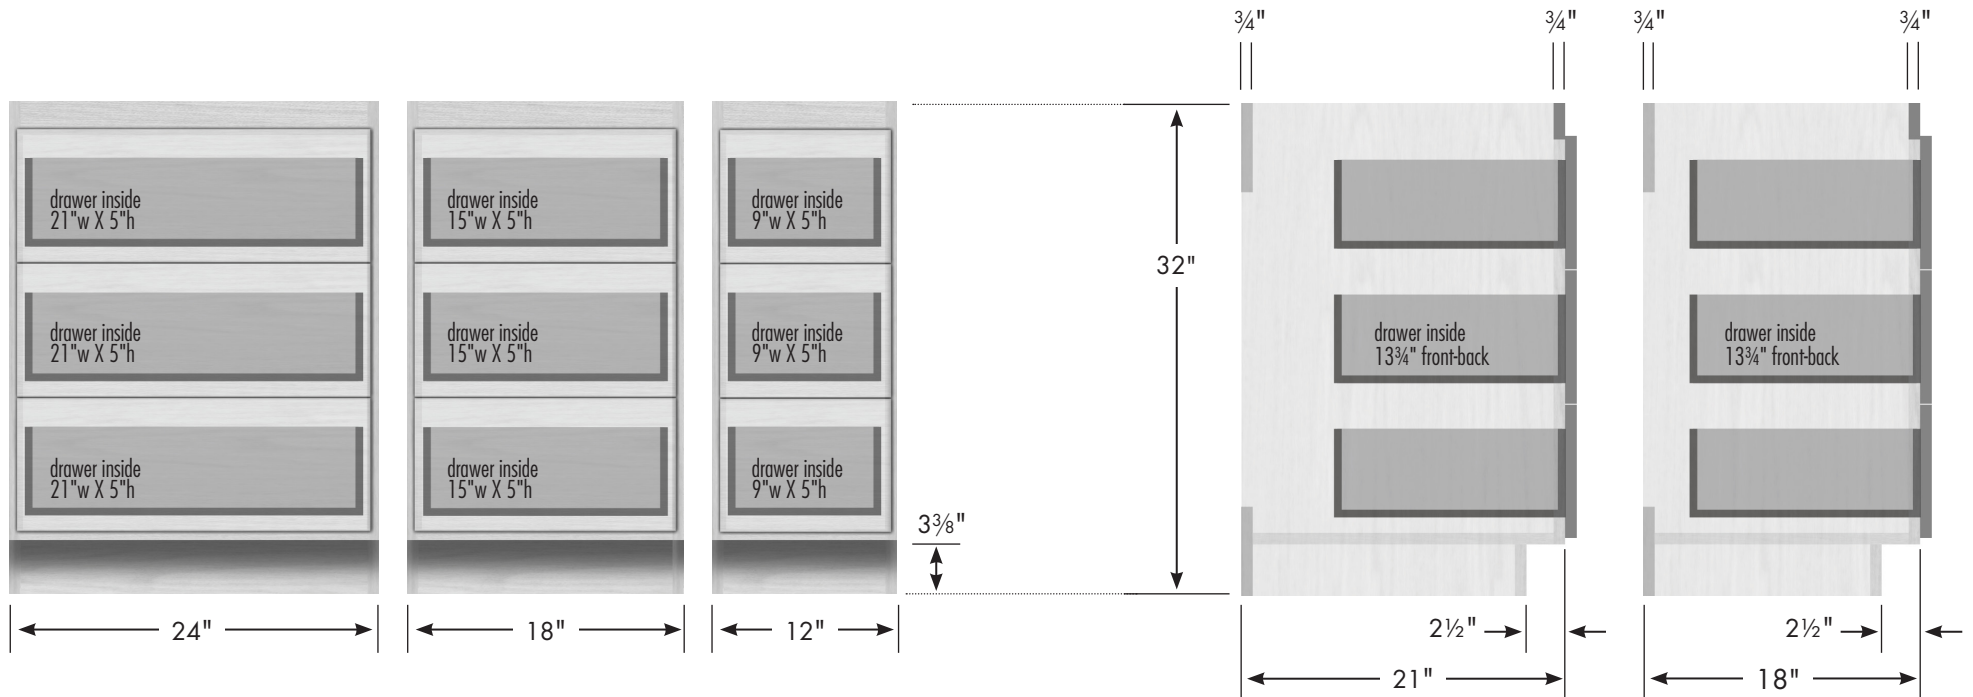

STRASSER

32" tall Montlake Drawer Banks/Linen Lower 24", 18" & 12" wide

**24" Montlake
Drawer Bank/
Linen Lower**
24" wide
32" tall
21" or 18" front-to-back

**18" Montlake
Drawer Bank/
Linen Lower**
18" wide
32" tall
21" or 18" front-to-back

**12" Montlake
Drawer Bank**
12" wide
32" tall
21" or 18" front-to-back