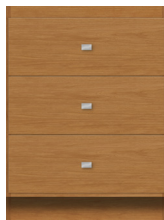

STRASSER

32" tall Montlake Drawer Banks/Linen Lower 24", 18" & 12" wide

**24" Montlake
Drawer Bank/
Linen Lower**
24" wide
32" tall
21" or 18" front-to-back

**18" Montlake
Drawer Bank/
Linen Lower**
18" wide
32" tall
21" or 18" front-to-back

**12" Montlake
Drawer Bank**
12" wide
32" tall
21" or 18" front-to-back