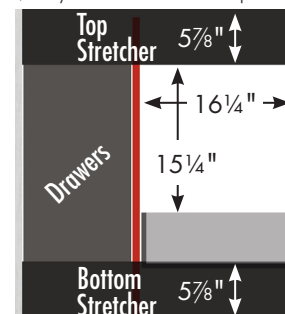

STRASSER

Specifications:

32" tall Montlake Vanity
30" wide, drawers left

Vanity back clear openings for plumbing
(may need to cut adjustable shelf)

**30" Montlake Vanity
Drawers Left**
30" wide
32" tall
21" or 18" front-to-back