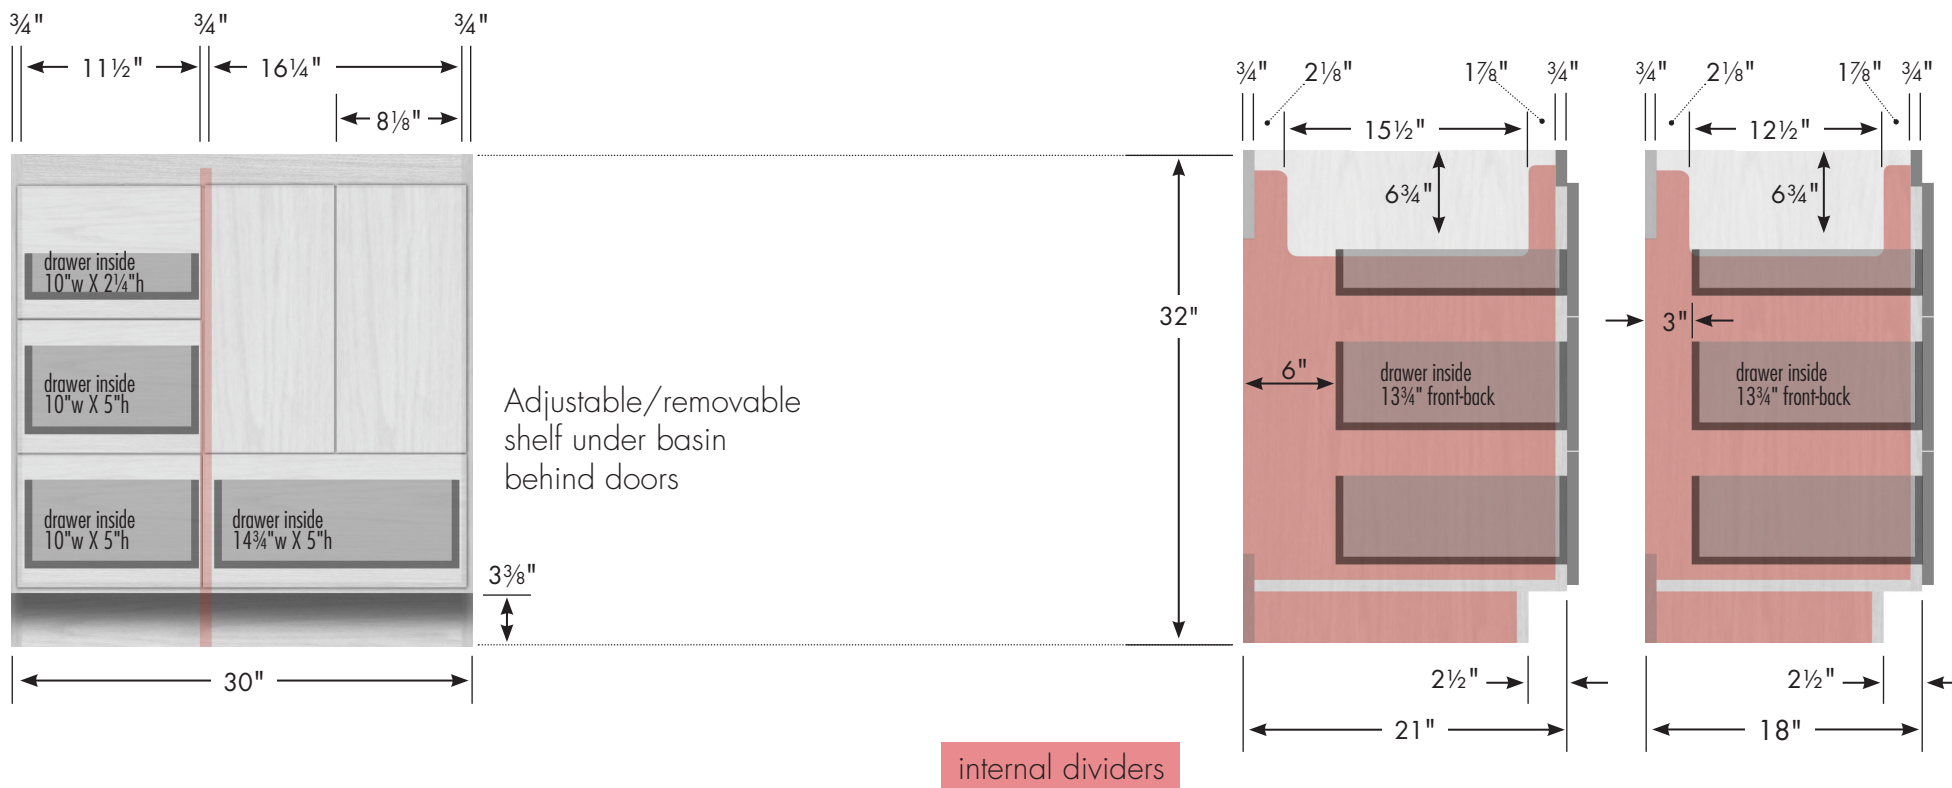

STRASSER

Specifications:

32" tall Montlake Vanity
30" wide, drawers left

Vanity back clear openings for plumbing
(may need to cut adjustable shelf)

**30" Montlake Vanity
Drawers Left**
30" wide
32" tall
21" or 18" front-to-back