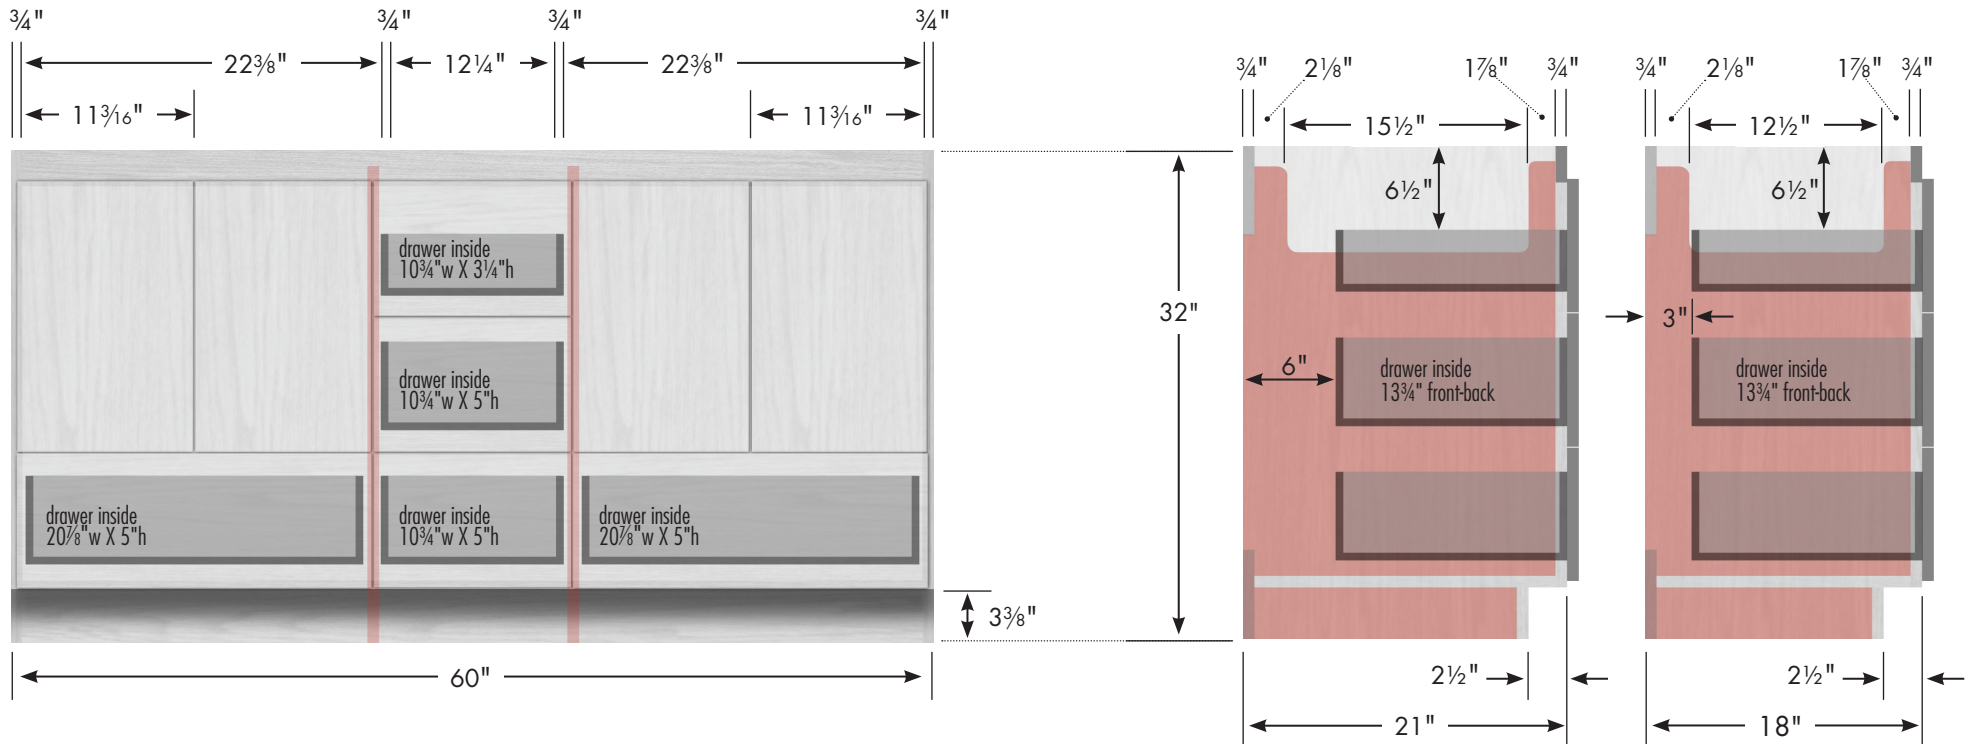

STRASSER

Specifications:

32" tall Montlake Vanity
60" wide, double basin

Adjustable/removable shelf under basins behind doors

internal dividers

Vanity back clear openings for plumbing
 (may need to cut adjustable shelf)

60" Montlake Vanity
Double Basin
 60" wide
 32" tall
 21" or 18" front-to-back