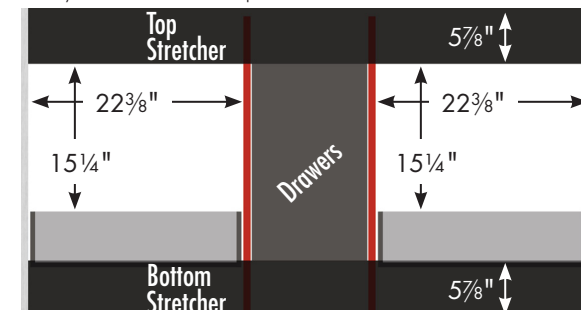

STRASSER

Specifications:

32" tall Montlake Vanity
60" wide, double basin

Adjustable/removable shelf under basins behind doors

internal dividers

Vanity back clear openings for plumbing
 (may need to cut adjustable shelf)

60" Montlake Vanity
Double Basin
 60" wide
 32" tall
 21" or 18" front-to-back