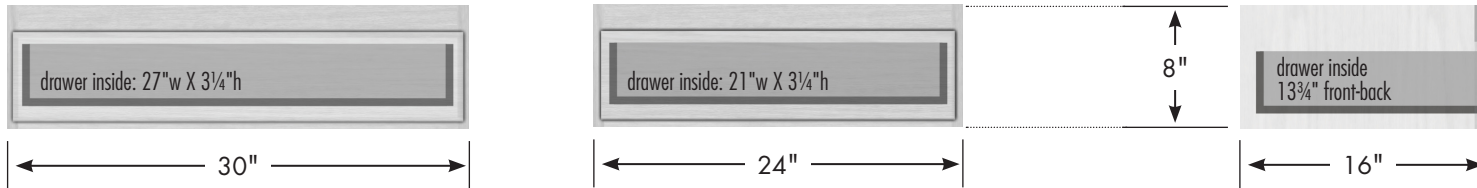

STRASSER

Montlake Knee Drawers 30" & 24" wide, 8"h

**30" Montlake
Knee Drawer**
30" wide,
8" tall
16" front-to-back

**24" Montlake
Knee Drawer**
24" wide,
8" tall
16" front-to-back