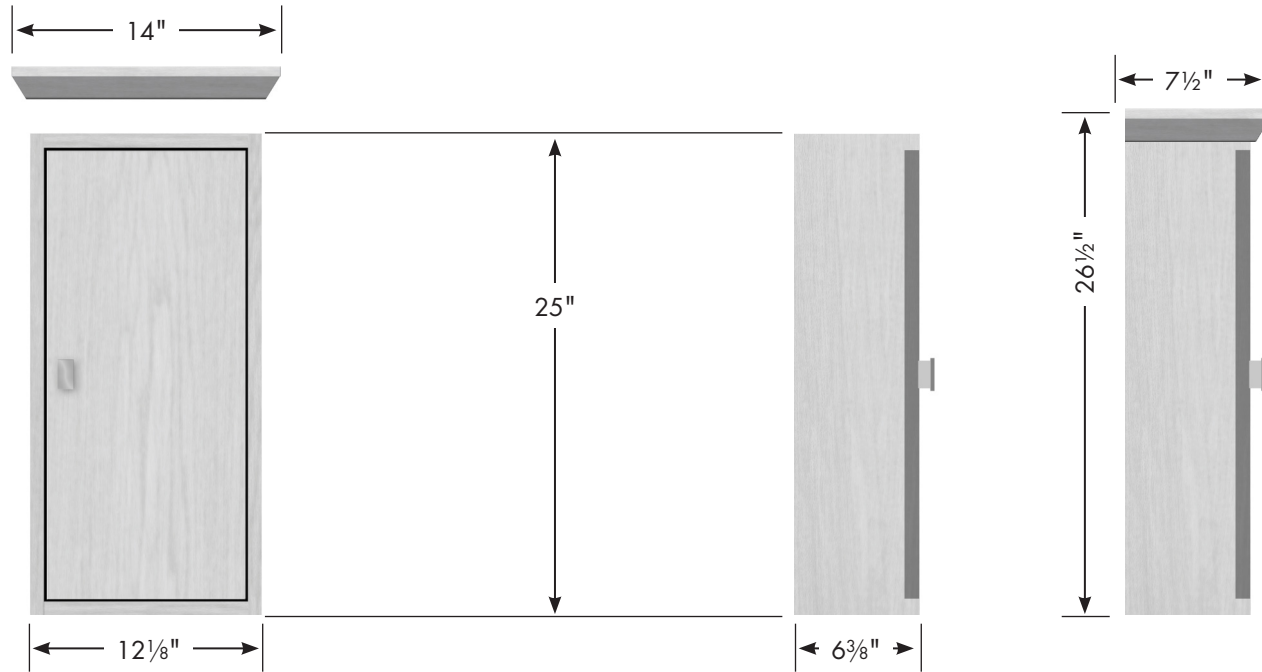

STRASSER

Specifications:

12" Contemporary
Cubby

2 adjustable position shelves; 3/8" thick frosted acrylic, radiused front edge.

12" Contemporary Cubby

12 1/8" wide

25" tall

6 3/8" front-to-back

with optional crown:

14" wide, 26 1/2" tall, 7 1/2" front-to-back

⇔ *with optional crown*

6