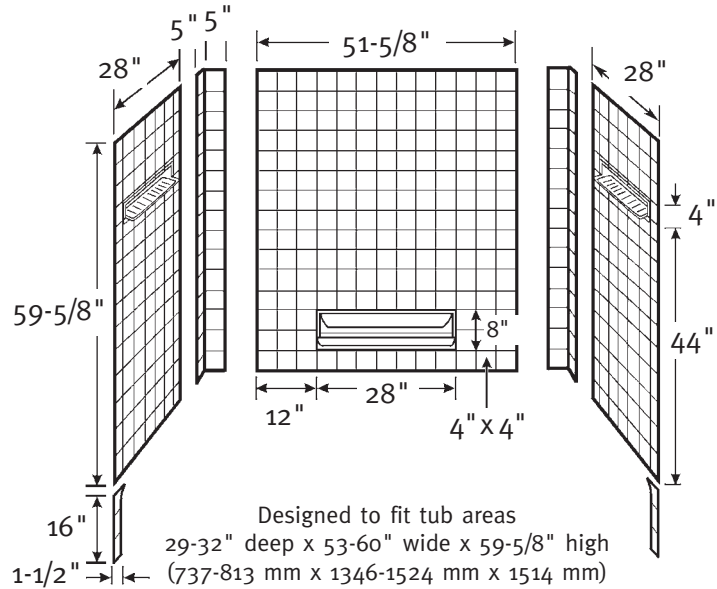

TI-5 Veritek® SwanTile™ Bath Wall Kit

Manufactured from Veritek®
(See page 2 for detailed information.)

WARRANTY
Limited Lifetime – Residential
Limited 5-year – Commercial

FEATURES

- Has the real tile look, no grout to clean.
- Will not mold or mildew.
- Ideal for both remodeling projects and new construction.
- Made of Veritek® with no surface coating to chip or crack—color runs throughout.
- Built-in shelves for storage of toiletries on all three walls.
- The **TI-5** is a glue-up seven piece compression-molded unit with molded-in color.
- Patented design keeps shower head spray from aiming at seams.

SPECIFICATIONS

TI-5 Veritek® SwanTile™ Bath Wall Kit

Model	Part	Tub Area Designed To Fit	Ship Wt. Lb.	Ship FedEx	Carton Dims. In.	Cu. Ft.
TI-5	TI50000	29-32" D x 53-60" W x 59-5/8" H (737-813 mm x 1346-1524 mm x 1514 mm)	76	-	65 x 57 x 6	12.87

COLORS

Solid Colors:

- White (010)
- Bisque (018)
- Bone (037)

TI-5 Kit Includes: One back panel with molded-in soap shelf, two corner panels, two side panels with molded-in convenience shelves, two apron strips.