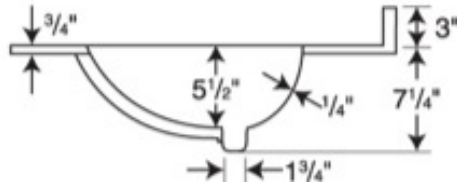

VT1B1925 19" x 25" Ellipse Vanity Top

Model number:

VT01925

Dimensions: 25" x 19" x 7"

Number of Bowls: One

Material: Swanstone

Standard Features:

- Bowl size: 14 1/2" x 11" x 5" (368mm x 279mm x 127mm)
- Reinforced solid surface means color and texture run all the way through and cannot wear away.
- Easily accommodates all faucet styles.
- Acetone will not harm.
- Hot curling irons will not burn.
- Make-up and hair-dye can be buffed out with

Certifications

Swan products adhere to one or more of the following certifications:

VT1B1925 19" x 25" Ellipse Vanity Top

Model number: VT01925

Dimensions: 25" x 19" x 7" **Number of Bowls:** One

Material: Swanstone

Dimensions:
25 x 19 x 7 1/4 in.

Weight:
18 lbs

	VT1B2225	VT1B2231	VT1B2237	VT1B2243	VT1B2249	VT1B2255	VT1B2261
A:	25"	31"	37"	43"	49"	55"	61"
B:	12 1/8"	15 1/8"	18 1/8"	21 1/8"	24 1/8"	27 1/8"	30 1/8"

Project: _____