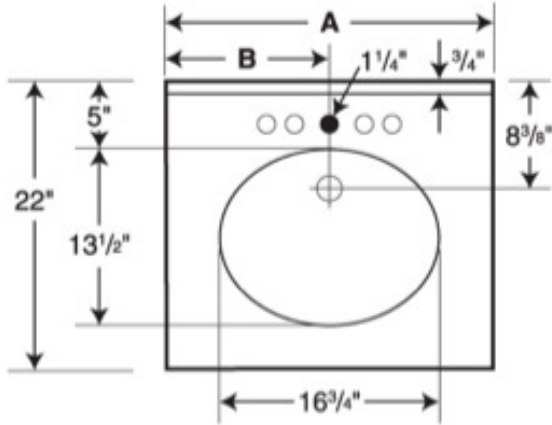

VT1B1925 19" x 25" Ellipse Vanity Top

Model number:

VT01925

Dimensions: 25" x 19" x 7"

Number of Bowls: One

Material: Swanstone

Standard Features:

- Bowl size: 14 1/2" x 11" x 5" (368mm x 279mm x 127mm)
- Reinforced solid surface means color and texture run all the way through and cannot wear away.
- Easily accommodates all faucet styles.
- Acetone will not harm.
- Hot curling irons will not burn.
- Make-up and hair-dye can be buffed out with

Certifications

Swan products adhere to one or more of the following certifications:

VT1B1925 19" x 25" Ellipse Vanity Top

Model number: VT01925

Dimensions: 25" x 19" x 7" **Number of Bowls:** One

Material: Swanstone

Dimensions:
25 x 19 x 7 1/4 in.

Weight:
18 lbs

	VT1B2225	VT1B2231	VT1B2237	VT1B2243	VT1B2249	VT1B2255	VT1B2261
A:	25"	31"	37"	43"	49"	55"	61"
B:	12 1/8"	15 1/8"	18 1/8"	21 1/8"	24 1/8"	27 1/8"	30 1/8"

Project: _____