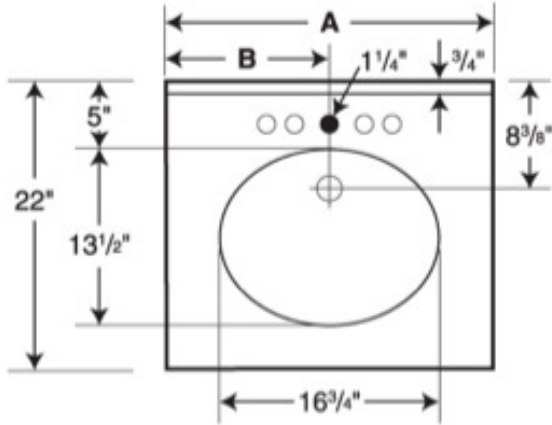

VC1B2255 22" x 55" Ellipse Vanity Top

Model number:

VC02255

Dimensions: 55" x 22" x 7"

Number of Bowls: One

Material: Swanstone

Standard Features:

- Bowl size 16-3/4" x 13-1/2" x 5-1/2"
- Reinforced solid surface means color and texture run all the way through and cannot wear away.
- Easily accommodates all faucet styles.
- Acetone will not harm.
- Hot curling irons will not burn.
- Make-up and hair-dye can be buffed out with household cleansers.

Certifications

Swan products adhere to one or more of the following certifications:

VC1B2255 22" x 55" Ellipse Vanity Top

Model number: VC02255

Dimensions: 55" x 22" x 7" **Number of Bowls:** One

Material: Swanstone

Dimensions:
55 x 22 x 7 1/4 in.

Weight:
55 lbs

	VT1B2225	VT1B2231	VT1B2237	VT1B2243	VT1B2249	VT1B2255	VT1B2261
A:	25"	31"	37"	43"	49"	55"	61"
B:	12 ¹ / ₈ "	15 ¹ / ₈ "	18 ¹ / ₈ "	21 ¹ / ₈ "	24 ¹ / ₈ "	27 ¹ / ₈ "	30 ¹ / ₈ "