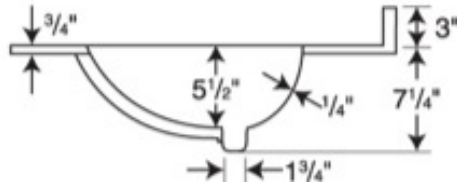

VC1B2255 22" x 55" Ellipse Vanity Top

Model number:

VC02255

Dimensions: 55" x 22" x 7"

Number of Bowls: One

Material: Swanstone

Standard Features:

- Bowl size 16-3/4" x 13-1/2" x 5-1/2"
- Reinforced solid surface means color and texture run all the way through and cannot wear away.
- Easily accommodates all faucet styles.
- Acetone will not harm.
- Hot curling irons will not burn.
- Make-up and hair-dye can be buffed out with household cleansers.

Certifications

Swan products adhere to one or more of the following certifications:

VC1B2255 22" x 55" Ellipse Vanity Top

Model number: VC02255

Dimensions: 55" x 22" x 7" **Number of Bowls:** One

Material: Swanstone

Dimensions:
55 x 22 x 7 1/4 in.

Weight:
55 lbs

	VT1B2225	VT1B2231	VT1B2237	VT1B2243	VT1B2249	VT1B2255	VT1B2261
A:	25"	31"	37"	43"	49"	55"	61"
B:	12 ¹ / ₈ "	15 ¹ / ₈ "	18 ¹ / ₈ "	21 ¹ / ₈ "	24 ¹ / ₈ "	27 ¹ / ₈ "	30 ¹ / ₈ "