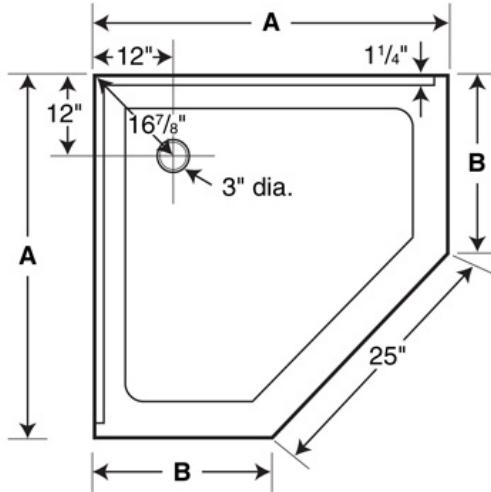

SS-38NEO 38" Neo-Angle Shower Pan

Model number: SN00038MD

Dimensions: 38" x 38" x 6"

Installation:

Material: Swanstone

Standard Features:

- Reinforced solid surface means color and texture run all the way through and cannot wear away.
- Will not mold or mildew, no grout to clean.
- Pebbled, slip resistant surface.
- Coordinates with Swanstone shower and bath systems.

Swan products adhere to one or more of the following certifications:

Recommended products (Visit our website for a complete list of our recommended products)

No	Description
137901	Silhouette Neo-angle Pivot Shower 38 x 38 x 70 in.
137280	Link Curve Neo-angle Pivot Shower Door 38 x 38 x 75 in. 8 mm
SW000028	SS-4896-2 48" x 96" Bathtub and Shower Wall Panel

SS-38NEO 38" Neo-Angle Shower Pan

Model number: SN00038MD

Dimensions: 38" x 38" x 6"

Installation:

Material: Swanstone

	SS-36NEO	SS-38NEO
A:	36"	38"
B:	18"	20"

Dimensions:	38 x 38 x 5 1/2 in.
Weight:	42 lbs
Shape:	NeoAngle
Drain location:	Center
Installation:	Corner Left or Right