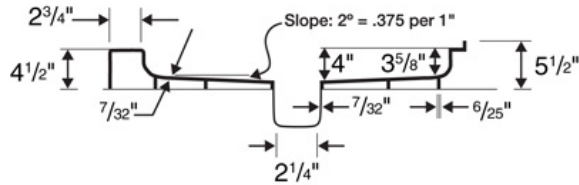

SS-38NEO 38" Neo-Angle Shower Pan

Model number: SN00038MD

Dimensions: 38" x 38" x 6"

Installation:

Material: Swanstone

Standard Features:

- Reinforced solid surface means color and texture run all the way through and cannot wear away.
- Will not mold or mildew, no grout to clean.
- Pebbled, slip resistant surface.
- Coordinates with Swanstone shower and bath systems.

Swan products adhere to one or more of the following certifications:

Recommended products (Visit our website for a complete list of our recommended products)

No	Description
137901	Silhouette Neo-angle Pivot Shower 38 x 38 x 70 in.
137280	Link Curve Neo-angle Pivot Shower Door 38 x 38 x 75 in. 8 mm
SW000028	SS-4896-2 48" x 96" Bathtub and Shower Wall Panel

SS-38NEO 38" Neo-Angle Shower Pan

Model number: SN00038MD

Dimensions: 38" x 38" x 6"

Installation:

Material: Swanstone

	SS-36NEO	SS-38NEO
A:	36"	38"
B:	18"	20"

Dimensions:	38 x 38 x 5 1/2 in.
Weight:	42 lbs
Shape:	NeoAngle
Drain location:	Center
Installation:	Corner Left or Right