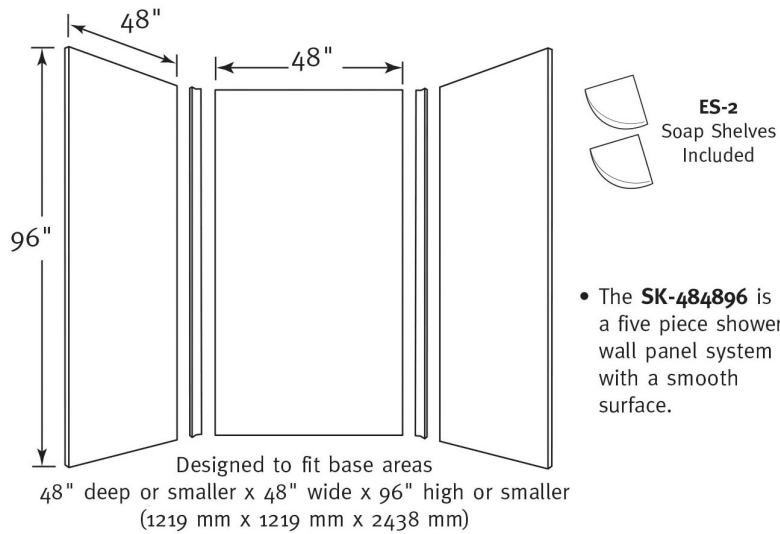

SK-484896 48" x 48" x 96" Bath Wall Kit

Model number:

SK484896

Dimensions: 48" x 48" x 96"

Installation: Glue up

Material: Swanstone

Standard Features:

- Designed to fit multiple shower floor sizes including ADA transfer floors.
- Kit fits shower floors 48" deep x 48" wide or smaller. Panels are 96 inches tall.
- Extra inches make is easy to trim-to-size.
- Reinforced solid surface means color and texture run all the way through and cannot wear away.
- 96" Height eliminates need for batten strip.
- Will not mold or mildew, no grout to clean.

Certifications

Swan products adhere to one or more of the following certifications:

Recommended products (Visit our website for a complete list of our recommended products)

No	Description
SW000125	SS-4236 42" x 36" Single Threshold Shower Pan
SW000126	SS-4242 42" x 42" Single Threshold Shower Pan
SW000142	R-4236 42" x 36" Veritek Single Threshold Shower Pan

Options (Visit our website for a complete list of our options)

No	Description
<input type="checkbox"/> SW20000002	SS-7211 Corner Soap Dish
<input type="checkbox"/> SW20000035	CS-1616 Corner Shower Seat
<input type="checkbox"/> SW20000036	BF-2300L/R
<input type="checkbox"/> SW20000037	BF-2300L/R
<input type="checkbox"/> SW20000038	BF-2448 24" x 48" Barrier-Free Grab Bar

SK-484896 48" x 48" x 96" Bath Wall Kit

Model number: SK484896

Dimensions: 48" x 48" x 96" **Installation:** Glue up

Material: Swanstone

Dimensions:
48 x 48 x 96 in.
Weight:
304 lbs

Project: _____

Contractor: _____