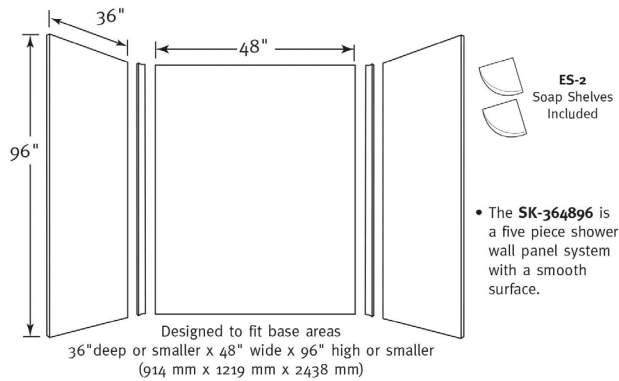

SK-364872 36" x 48" x 72" Bath Wall Kit

Model number:

SK364872

Dimensions: 36" x 48" x 72"

Installation: Glue up

Material: Swanstone

Standard Features:

- Designed to fit multiple shower floor sizes from 36" deep x 48" wide or smaller.
- Extra inches make it easy to trim-to-size.
- Reinforced solid surface means color and texture run all the way through and cannot wear away.
- Will not mold or mildew, no grout to clean.
- Ideal for remodeling - panels glue up over existing surface.
- Coordinates with Swanstone Vanity Tops,

SK-364872 36" x 48" x 72" Bath Wall Kit

Model number: SK364872

Dimensions: 36" x 48" x 72" **Installation:** Glue up

Material: Swanstone

Dimensions:

36 x 48 x 72 in.

Weight:

175 lbs