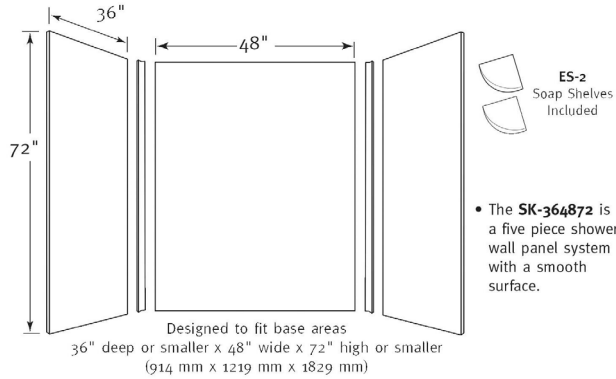

SK-364872 36" x 48" x 72" Bath Wall Kit

Model number:

SK364872

Dimensions: 36" x 48" x 72"

Installation: Glue up

Material: Swanstone

Standard Features:

- Designed to fit multiple shower floor sizes from 36" deep x 48" wide or smaller.
- Extra inches make it easy to trim-to-size.
- Reinforced solid surface means color and texture run all the way through and cannot wear away.
- Will not mold or mildew, no grout to clean.
- Ideal for remodeling - panels glue up over existing surface.
- Coordinates with Swanstone Vanity Tops,

Options (Visit our website for a complete list of our options)

No	Description
<input type="checkbox"/> SW20000002	SS-7211 Corner Soap Dish
<input type="checkbox"/> SW20000035	CS-1616 Corner Shower Seat
<input type="checkbox"/> SW20000036	BF-2300L/R
<input type="checkbox"/> SW20000037	BF-2300L/R
<input type="checkbox"/> SW20000038	BF-2448 24" x 48" Barrier-Free Grab Bar

SK-364872 36" x 48" x 72" Bath Wall Kit

Model number: SK364872

Dimensions: 36" x 48" x 72" **Installation:** Glue up

Material: Swanstone

Dimensions:

36 x 48 x 72 in.

Weight:

175 lbs