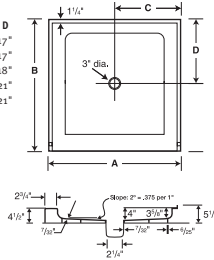

SS-4242 42" x 42" Single Threshold Shower Pan

Model number:

SF04242MD

Dimensions: 42" x 42" x 6"

Installation:

Material: Swanstone

Swanstone Single Threshold Shower Pans With Fit-Flo™ Drain (continued)

Manufactured from Swanstone solid surface
(See page 2 for detailed information.)

FEATURES

- Reinforced solid surface means color and texture run all the way through and cannot wear away.
- Will not mold or mildew, no grout to clean.
- Coordinates with Swanstone shower and bath systems.
- Pebbled, slip-resistant surface.

Model	A	B	C	D
SS-3454	54"	34"	27"	17"
SS-3460	60"	34"	30"	17"
SS-3636	36"	36"	18"	18"
SS-4236	36"	42"	18"	21"
SS-4242	42"	42"	21"	21"

Model	Nominal Size	Rough-In Dimensions			
		A	B	C	D
SS-3454	34" x 54"	54-3/8"	34-3/16"	27-3/16"	17-3/16"
SS-3460	34" x 60"	60-3/8"	34-3/16"	30-3/16"	17-3/16"
SS-3636	36" x 36"	36-3/8"	36-3/16"	18-3/16"	18-3/16"
SS-4236	42" x 36"	36-3/8"	42-3/16"	18-3/16"	20-3/16"
SS-4242	42" x 42"	42-3/8"	42-3/16"	21-3/16"	21-3/16"

SPECIFICATIONS

Model	Part	Nominal Size Dimensions	Ship Carton		
			Wt. Lb.	FedEx Dims. In.	Cu. Ft.
SS-3454	SF03454MD	34" D x 54" W (864 mm x 1372 mm)	55	60 x 40 x 10	14
SS-3460	SF03460MD	34" D x 60" W (864 mm x 1524 mm)	54	69 x 40 x 10	16
SS-3636	SF03636MD	36" D x 36" W (914 mm x 914 mm)	40	42 x 41 x 10	10
SS-4236	SF04236MD	42" D x 36" W (1067 mm x 914 mm)	44	47 x 42 x 10	12
SS-4242	SF04242MD	42" D x 42" W (1067 mm x 1067 mm)	53	48 x 48 x 10	14

Includes: One code-approved compression-molded Swanstone pan with molded-in Fit-Flo drain.

STANDARDS AND RATINGS

American National Standard Institute—ANSI Z124.1.2
International Association of Plumbing and Mechanical Officials (IAPMO)—Listed
CSA Standard B45.5 by IAPMO
Uniform Plumbing Code (UPC)

SUPPORT DOCUMENTS

COLORS

Solid Colors:

- White (010)
- Bisque (018)
- Bone (037)

Aggregate Colors:

Our Planet Colors

MAINTENANCE AND CLEANING INFORMATION

Dimensions:

42 x 42 x 5 1/2 in.

Weight:

51 lbs

Shape:

Square

Drain location:

Center

Installation:

Alcove

MADE IN USA

095-05-19 | 51

Project:

Contractor:

Representative:

Date:

Tel:

Notes: