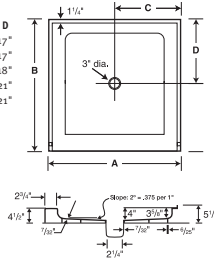

SS-3660 36" x 60" Single Threshold Shower Pan

Model number:

Dimensions: 36" x 60" x 4"

Installation:

Material: Swanstone

Swanstone Single Threshold Shower Pans With Fit-Flo™ Drain (continued)

Manufactured from Swanstone solid surface
(See page 2 for detailed information.)

FEATURES

- Reinforced solid surface means color and texture run all the way through and cannot wear away.
- Will not mold or mildew, no grout to clean.
- Coordinates with Swanstone shower and bath systems.
- Pebbled, slip-resistant surface.

Model	A	B	C	D
SS-3454	54"	34"	27"	17"
SS-3460	60"	34"	30"	17"
SS-3636	36"	36"	18"	18"
SS-4236	36"	42"	18"	21"
SS-4242	42"	42"	21"	21"

Model	Nominal Size	Rough-In Dimensions			
		A	B	C	D
SS-3454	34" x 54"	54-3/8"	34-3/16"	27-3/16"	17-3/16"
SS-3460	34" x 60"	60-3/8"	34-3/16"	30-3/16"	17-3/16"
SS-3636	36" x 36"	36-3/8"	36-3/16"	18-3/16"	18-3/16"
SS-4236	42" x 36"	36-3/8"	42-3/16"	18-3/16"	20-3/16"
SS-4242	42" x 42"	42-3/8"	42-3/16"	21-3/16"	21-3/16"

SPECIFICATIONS

Model	Part	Nominal Size Dimensions	Ship Carton		
			Wt. Lb.	Ship Dims. In.	Carton Cu. Ft.
SS-3454	SF03454MD	34" D x 54" W (864 mm x 1372 mm)	55	60 x 40 x 10	14
SS-3460	SF03460MD	34" D x 60" W (864 mm x 1524 mm)	54	69 x 40 x 10	16
SS-3636	SF03636MD	36" D x 36" W (914 mm x 914 mm)	40	42 x 41 x 10	10
SS-4236	SF04236MD	42" D x 36" W (1067 mm x 914 mm)	44	47 x 42 x 10	12
SS-4242	SF04242MD	42" D x 42" W (1067 mm x 1067 mm)	53	48 x 48 x 10	14

Includes: One code-approved compression-molded Swanstone pan with molded-in Fit-Flo drain.
Packaging: Each pan packed in a rectangular carton.

STANDARDS AND RATINGS

American National Standard Institute—ANSI Z124.1.2
International Association of Plumbing and Mechanical Officials (IAPMO)—Listed
CSA Standard B45.5 by IAPMO
Uniform Plumbing Code (UPC)

SUPPORT DOCUMENTS

COLORS

Solid Colors:

- White (010)
- Bisque (018)
- Bone (037)

Aggregate Colors:

MAINTENANCE AND CLEANING INFORMATION

Dimensions:

36 3/16 x 60 3/8 x 4 in.

Weight:

71 lbs

Shape:

Rectangular

Drain location:

Center

Installation:

Alcove

MADE IN USA

095-05-19 | 51

Project:

Contractor:

Representative:

Date:

Tel:

Notes: