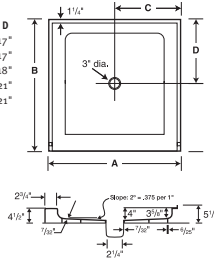

SS-3460 34" x 60" Single Threshold Shower Pan

Model number:

SF03460MD

Dimensions: 34" x 60" x 6"

Installation:

Material: Swanstone

Swanstone Single Threshold Shower Pans With Fit-Flo™ Drain (continued)

Manufactured from Swanstone solid surface
(See page 2 for detailed information.)

FEATURES

- Reinforced solid surface means color and texture run all the way through and cannot wear away.
- Will not mold or mildew, no grout to clean.
- Coordinates with Swanstone shower and bath systems.
- Pebbled, slip-resistant surface.

Model	A	B	C	D
SS-3454	54"	34"	27"	17"
SS-3460	60"	34"	30"	17"
SS-3636	36"	36"	18"	18"
SS-4236	36"	42"	18"	21"
SS-4242	42"	42"	21"	21"

Model	Nominal Size	Rough-In Dimensions			
		A	B	C	D
SS-3454	34" x 54"	54-3/8"	34-3/16"	27-3/16"	17-3/16"
SS-3460	34" x 60"	60-3/8"	34-3/16"	30-3/16"	17-3/16"
SS-3636	36" x 36"	36-3/8"	36-3/16"	18-3/16"	18-3/16"
SS-4236	42" x 36"	36-3/8"	42-3/16"	18-3/16"	20-3/16"
SS-4242	42" x 42"	42-3/8"	42-3/16"	21-3/16"	21-3/16"

SPECIFICATIONS

Model	Part	Nominal Size Dimensions	Ship Carton		
			Wt. Lb.	FedEx Dims. In.	Cu. Ft.
SS-3454	SF03454MD	34" D x 54" W (864 mm x 1372 mm)	55	60 x 40 x 10	14
SS-3460	SF03460MD	34" D x 60" W (864 mm x 1524 mm)	54	69 x 40 x 10	16
SS-3636	SF03636MD	36" D x 36" W (914 mm x 914 mm)	40	42 x 41 x 10	10
SS-4236	SF04236MD	42" D x 36" W (1067 mm x 914 mm)	44	47 x 42 x 10	12
SS-4242	SF04242MD	42" D x 42" W (1067 mm x 1067 mm)	53	48 x 48 x 10	14

Includes: One code-approved compression-molded Swanstone pan with molded-in Fit-Flo drain.

STANDARDS AND RATINGS

American National Standard Institute—ANSI Z124.1.2
International Association of Plumbing and Mechanical Officials (IAPMO)—Listed
CSA Standard B45.5 by IAPMO
Uniform Plumbing Code (UPC)

SUPPORT DOCUMENTS

COLORS

Solid Colors:

- White (010)
- Bisque (018)
- Bone (037)

Aggregate Colors:

Our Planet Colors

MAINTENANCE AND CLEANING INFORMATION

Dimensions:

34 x 60 x 5 1/2 in.

Weight:

58 lbs

Shape:

Rectangular

Drain location:

Center

Installation:

Alcove

MADE IN USA

095-05-19 | 51

Project:

Contractor:

Representative:

Date:

Tel:

Notes: