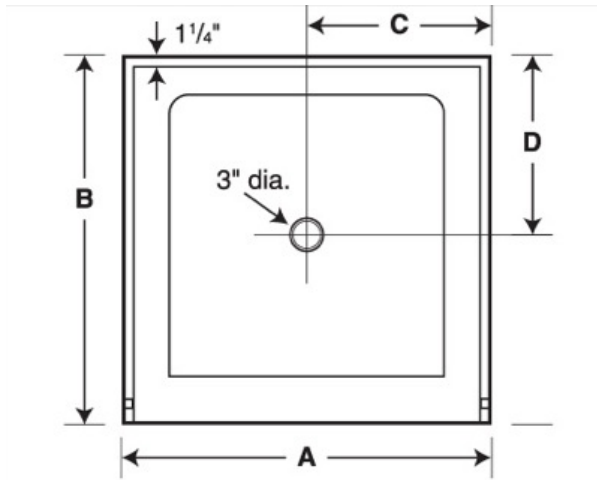

SS-3448 34" x 48" Single Threshold Shower Pan

Model number:

SF03448MD

Dimensions: 34" x 48" x 6"

Installation:

Material: Swanstone

Standard Features:

- Reinforced solid surface means color and texture run all the way through and cannot wear away.
- Will not mold or mildew, no grout to clean.
- Coordinates with Swanstone shower and bath systems.
- Pebbled, slip-resistant surface.

Bisque (018)

Bone (037)

Certifications

Swan products adhere to one or more of the following certifications:

Recommended products (Visit our website for a complete list of our recommended products)

No	Description
134663	Kameleon SC Sliding Shower Door 43-47 x 71 in. 6 mm
SW000043	STMK96-3662 36" x 62" x 96" Subway Tile Bath Wall Bath Kit
134674	Kameleon SC Sliding Shower Door 43-47 x 71 in. 8 mm

SS-3448 34" x 48" Single Threshold Shower Pan

Model number: SF03448MD

Dimensions: 34" x 48" x 6"

Installation:

Material: Swanstone

	SS-3232	SS-3248	SS-3260	SS-3442	SS-3448
A:	32"	48"	60"	42"	48"
B:	32"	32"	32"	34"	34"
C:	16"	24"	30"	21"	24"
D:	16"	16"	16"	17"	17"

Dimensions:
34 x 48 x 5 1/2 in.
Weight:
39 lbs
Shape:
Rectangular
Drain location:
Center
Installation:
Alcove

Project:

Contractor:

Representative:

Date:

Tel:

Notes: