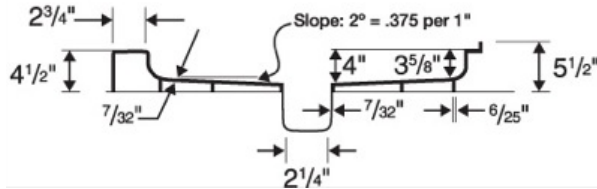

SS-3448 34" x 48" Single Threshold Shower Pan

Model number:

SF03448MD

Dimensions: 34" x 48" x 6"

Installation:

Material: Swanstone

Standard Features:

- Reinforced solid surface means color and texture run all the way through and cannot wear away.
- Will not mold or mildew, no grout to clean.
- Coordinates with Swanstone shower and bath systems.
- Pebbled, slip-resistant surface.

SS-3448 34" x 48" Single Threshold Shower Pan

Model number: SF03448MD

Dimensions: 34" x 48" x 6"

Installation:

Material: Swanstone

	SS-3232	SS-3248	SS-3260	SS-3442	SS-3448
A:	32"	48"	60"	42"	48"
B:	32"	32"	32"	34"	34"
C:	16"	24"	30"	21"	24"
D:	16"	16"	16"	17"	17"

Dimensions:
34 x 48 x 5 1/2 in.
Weight:
39 lbs
Shape:
Rectangular
Drain location:
Center
Installation:
Alcove

Project:

Contractor:

Representative:

Date:

Tel:

Notes: