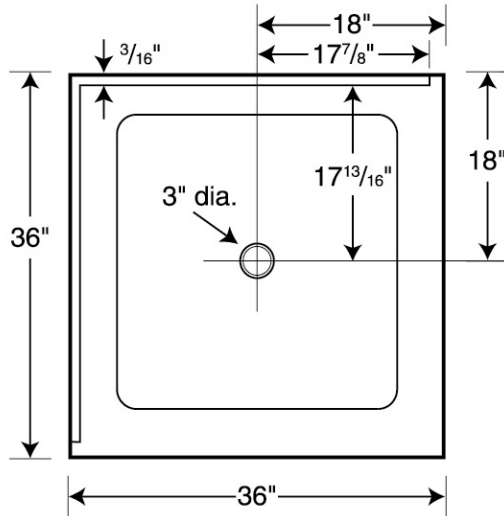

# SS-36DTF 36" x 36" Double Threshold Shower Pan

**Model number:** SD03636MD

**Dimensions:** 36" x 36" x 6"

**Installation:**

**Material:** Swanstone

## Recommended products (Visit our website for a complete list of our recommended products)

No	Description
137448	Radia Square Sliding Shower Door 36 x 36 x 71 1/2 in. 6 mm
SW000048	DWP-3696TN-1 36" x 96" Decorative Wall Panel
SW005003	MSMK-9636-1 36" x 96" Bathtub and Shower Single Wall Panel

# SS-36DTF 36" x 36" Double Threshold Shower Pan

**Model number:** SD03636MD

**Dimensions:** 36" x 36" x 6"

**Installation:**

**Material:** Swanstone

<b>Dimensions:</b>
36 x 36 x 5 1/2 in.
<b>Weight:</b>
42 lbs
<b>Shape:</b>
Square
<b>Drain location:</b>
Center
<b>Installation:</b>
Corner Left or Right