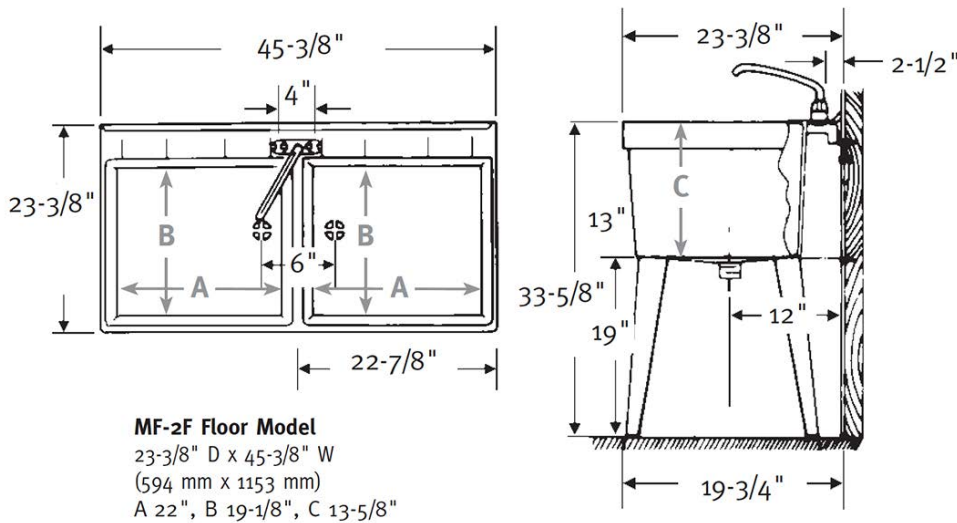

MF-2W 23-3/8" x 45-3/8" Composite Laundry Tub

Model number:

LAUNDRY TUB

Dimensions: 23" x 45" x 15"   **Mount Type:** Wall Mount

Material: Veritek

Water capacity:

44 gal.

Type of bowl:

Double

Type of sink:

Laundry tub

Number of bowls:

Two

Project:

Contractor:

Representative:

Date:

Tel:

Notes: