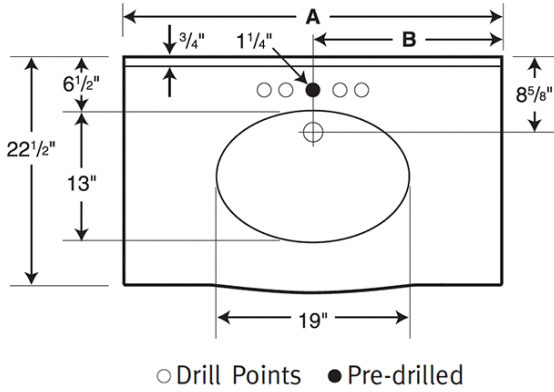

EV1B2255 22" x 55" Europa Vanity Top

Model number:

EV02255

Dimensions: 55" x 23" x 8"

Number of Bowls: One

Material: Swanstone

Standard Features:

- Bowl size: 19" x 13 1/8" x 6 7/8" (483mm x 333mm x 175mm)
- Gently curved front edge with sculpted ogee detailing.
- Reinforced solid surface means color and texture run all the way through and cannot wear away.
- Coordinates with Swanstone shower and bath systems.

Certifications

Swan products adhere to one or more of the following certifications:

EV1B2255 22" x 55" Europa Vanity Top

Model number: EV02255

Dimensions: 55" x 23" x 8" **Number of Bowls:** One

Material: Swanstone

Dimensions:
55 x 22 1/2 x 7 7/8 in.

Weight:
50 lbs

Model	A	B
EV1B2225	25"	12-1/2"
EV1B2231	31"	15-1/2"
EV1B2237	37"	18-1/2"
EV1B2243	43"	21-1/2"
EV1B2249	49"	24-1/2"
EV1B2255	55"	27-1/2"
EV1B2261	61"	30-1/2"