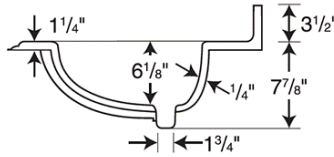

Capacity: 2 gallons to overflow