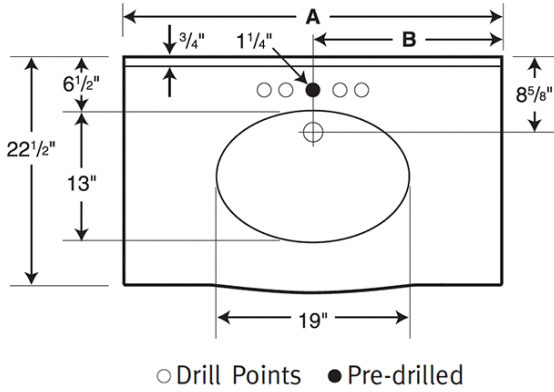

EV1B2243 22" x 43" Europa Vanity Top

Model number:

EV02243

Dimensions: 43" x 23" x 8"

Number of Bowls: One

Material: Swanstone

Standard Features:

- Bowl size: 19" x 13 1/8" x 6 7/8" (483mm x 333mm x 175mm)
- Gently curved front edge with sculpted ogee detailing.
- Reinforced solid surface means color and texture run all the way through and cannot wear away.
- Coordinates with Swanstone shower and bath systems.

Certifications

Swan products adhere to one or more of the following certifications:

EV1B2243 22" x 43" Europa Vanity Top

Model number: EV02243

Dimensions: 43" x 23" x 8" **Number of Bowls:** One

Material: Swanstone

Dimensions:
43 x 22 1/2 x 7 7/8 in.
Weight:
43 lbs

Model	A	B
EV1B2225	25"	12-1/2"
EV1B2231	31"	15-1/2"
EV1B2237	37"	18-1/2"
EV1B2243	43"	21-1/2"
EV1B2249	49"	24-1/2"
EV1B2255	55"	27-1/2"
EV1B2261	61"	30-1/2"