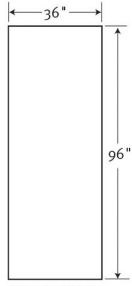

# DWP-3696PB-1 36" x 96" Decorative Wall Panel

**Model number:**

DP03696PB01

**Dimensions:** 1/4" x 36" x 96" **Installation:** Glue up

**Material:** Swanstone

# DWP-3696PB-1 36" x 96" Decorative Wall Panel

**Model number:**

**DP03696PB01**

**Dimensions:** 1/4" x 36" x 96" **Installation:** Glue up

**Material:** Swanstone

**Dimensions:**

1/4 x 36 x 96 in.

**Weight:**

78 lbs

Barcelona (detail)

Beadboard (detail)

Geometric (detail)

Pebble (detail)

Tangier (detail)

Single Wall Panels

Wainscot Beadboard Panels

**Decorative Wall Panels**

36" wide x 96" high\*  
(914 mm x 2438 mm)

\*Wainscot Beadboard: 96" wide x 36" high

Project:

Contractor:

Representative:

Date:

Tel: