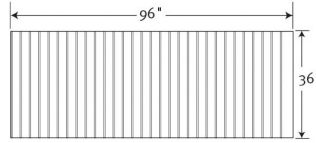

# DWP-3696PB-1 36" x 96" Decorative Wall Panel

**Model number:**

**DP03696PB01**

**Dimensions:** 1/4" x 36" x 96" **Installation:** Glue up

**Material:** Swanstone

**Dimensions:**

1/4 x 36 x 96 in.

**Weight:**

78 lbs

Barcelona (detail)

Beadboard (detail)

Geometric (detail)

Pebble (detail)

Tangier (detail)

Single Wall Panels

Wainscot Beadboard Panels

**Decorative Wall Panels**

36" wide x 96" high\*  
(914 mm x 2438 mm)

\*Wainscot Beadboard: 96" wide x 36" high

Project:

Contractor:

Representative:

Date:

Tel: