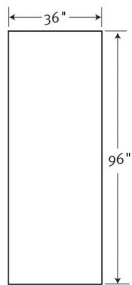

DWP-3696BA-1 36" x 96" Decorative Wall Panel

Model number:

DP03696BA01

Dimensions: 1/4" x 36" x 96" **Installation:** Glue up

Material: Swanstone

Standard Features:

- Three dimensional textures and patterns.
- Five decorative wall panel patterns from which to choose.
- Use one or more panels to add drama or a subtle touch to your bath suite.
- Will not mold or mildew, no grout to clean.
- Trim panels to fit a variety of design options.
- Also makes beautiful wainscoting or kitchen backsplash.

DWP-3696BA-1 36" x 96" Decorative Wall Panel

Model number:

DP03696BA01

Dimensions: 1/4" x 36" x 96" **Installation:** Glue up

Material: Swanstone

Dimensions:

1/4 x 36 x 96 in.

Weight:

78 lbs

Barcelona (detail)

Beadboard (detail)

Geometric (detail)

Pebble (detail)

Tangier (detail)

Single Wall Panels

Wainscot Beadboard Panels

Decorative Wall Panels

36" wide x 96" high*

(914 mm x 2438 mm)

*Wainscot Beadboard: 96" wide x 36" high

Project:

Contractor:

Representative:

Date: