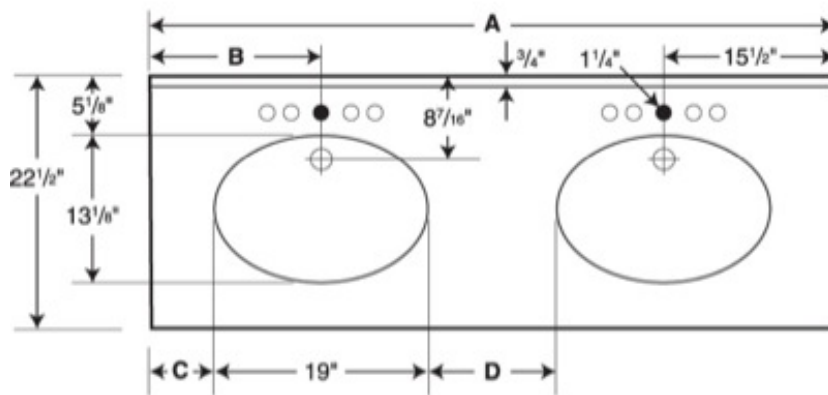

CH2B2273 22" x 73" Chesapeake Double Bowl Vanity Top

Model number:

CH022732B

Dimensions: 73" x 23" x 8"

Number of Bowls: Two

Material: Swanstone

Standard Features:

- Bowl size 19" x 13" x 6 1/8" (483mm x 333mm x 156mm)
- Larger bowl, thicker edge and taller backsplash are an upgrade from Ellipse collection vanity tops.
- Reinforced solid surface means color and texture run all the way through and cannot wear away.
- Coordinates with Swanstone shower and bath systems.

CH2B2273 22" x 73" Chesapeake Double Bowl Vanity Top

Model number:

CH022732B

Dimensions: 73" x 23" x 8"

Number of Bowls: Two

Material: Swanstone

CHESAPEAKE DOUBLE BOWL VANITY TOPS

CH2B2261

	CH2B2261	CH2B2273
A:	61"	73"
B:	15 5/8"	17 1/8"
C:	6"	8"
D:	11"	19"

Dimensions:

73 x 22 1/2 x 7 15/16 in.

Weight:

68 lbs

Project:

Contractor:

Representative: