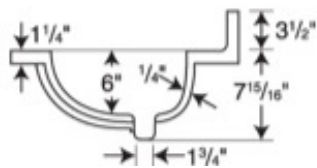

CH2B2273 22" x 73" Chesapeake Double Bowl Vanity Top

Model number:

CH022732B

Dimensions: 73" x 23" x 8"

Number of Bowls: Two

Material: Swanstone

Standard Features:

- Bowl size 19" x 13" x 6 1/8" (483mm x 333mm x 156mm)
- Larger bowl, thicker edge and taller backsplash are an upgrade from Ellipse collection vanity tops.
- Reinforced solid surface means color and texture run all the way through and cannot wear away.
- Coordinates with Swanstone shower and bath systems.

CH2B2273 22" x 73" Chesapeake Double Bowl Vanity Top

Model number:

CH022732B

Dimensions: 73" x 23" x 8"

Number of Bowls: Two

Material: Swanstone

CHESAPEAKE DOUBLE BOWL VANITY TOPS

CH2B2261

	CH2B2261	CH2B2273
A:	61"	73"
B:	15 5/8"	17 1/8"
C:	6"	8"
D:	11"	19"

Dimensions:

73 x 22 1/2 x 7 15/16 in.

Weight:

68 lbs

Project:

Contractor:

Representative: