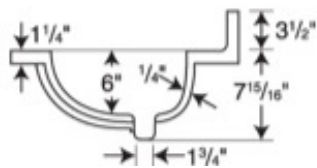

# CH2B2261 22" x 61" Chesapeake Double Bowl Vanity Top

**Model number:**

CH022612B

**Dimensions:** 61" x 23" x 8"

**Number of Bowls:** Two

**Material:** Swanstone

## CHESAPEAKE DOUBLE BOWL VANITY TOPS

CH2B2261

	CH2B2261	CH2B2273
A:	61"	73"
B:	15 1/2"	17 1/8"
C:	6"	8"
D:	11"	19"