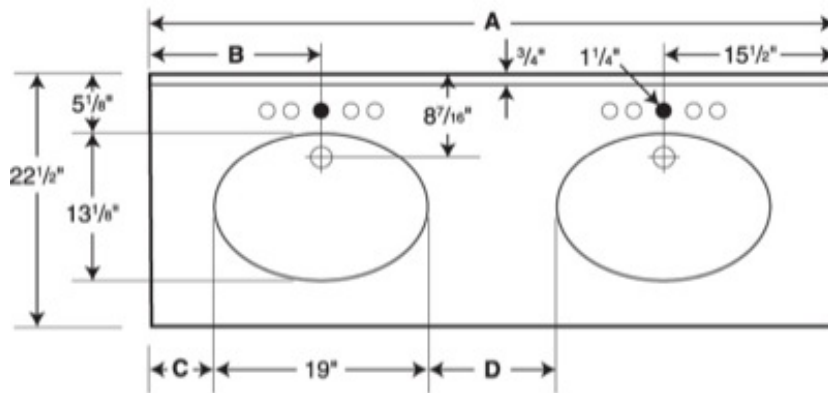

## Standard Features:

- Bowl size 19" x 13" x 6 1/8" (483mm x 333mm x 156mm)
- Larger bowl, thicker edge and taller backsplash are an upgrade from Ellipse collection vanity tops.
- Reinforced solid surface means color and texture run all the way through and cannot wear away.
- Coordinates with Swanstone shower and bath systems.

# CH2B2261 22" x 61" Chesapeake Double Bowl Vanity Top

**Model number:**

CH022612B

**Dimensions:** 61" x 23" x 8"

**Number of Bowls:** Two

**Material:** Swanstone

## CHESAPEAKE DOUBLE BOWL VANITY TOPS

CH2B2261

	CH2B2261	CH2B2273
A:	61"	73"
B:	15 1/2"	17 1/8"
C:	6"	8"
D:	11"	19"

## Dimensions:

61 x 22 1/2 x 7 15/16 in.